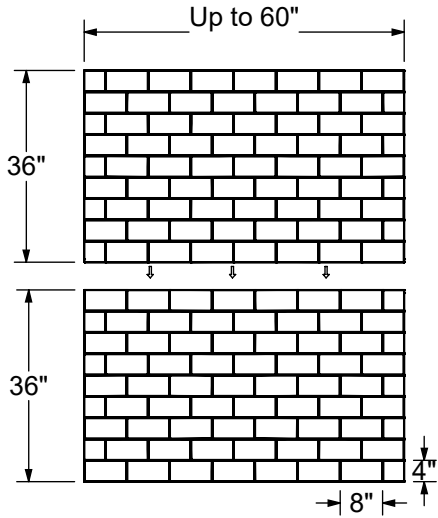

BACK WALL

SIDE WALL

TOP VIEW (ASSEMBLED)

DETAIL (ASSEMBLED) Optional Trim

All dimensions are approximate. Structure measurements must be verified against the unit to ensure proper fit.