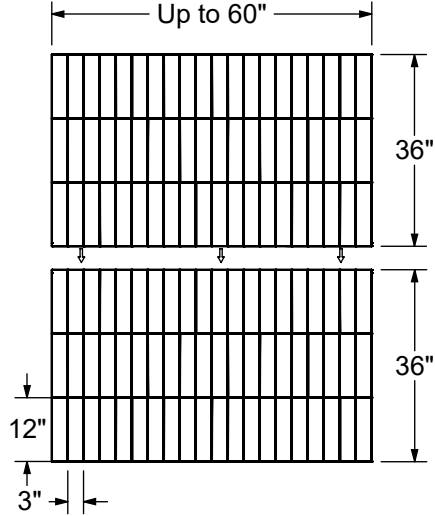

BACK WALL

SIDE WALL

TOP VIEW (ASSEMBLED)

DETAIL (ASSEMBLED) Optional Trim

All dimensions are approximate. Structure measurements must be verified against the unit to ensure proper fit.