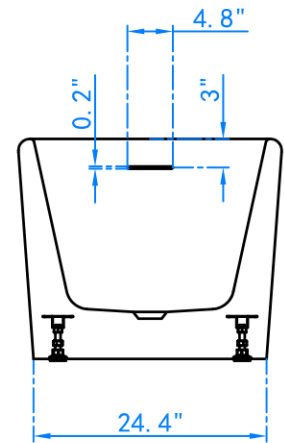

MAIDSTONE

www.MaidstoneSupply.com

Acry Cont Freestanding Tub

Part No: 220JA259-2

TOP VIEW

FRONT VIEW

SIDE VIEW

Contact Maidstone for additional information and specifications. For complete warranty information and a list of dealers visit www.MaidstoneSupply.com. All products and specifications are subject to change without notice. Maidstone is not responsible for typographical and/or dimensional errors. Typographical errors are subject to correction.

Note: Rough-in dimensions may vary $\pm 1/2''$ and are subject to change. No responsibility is assumed by Maidstone.