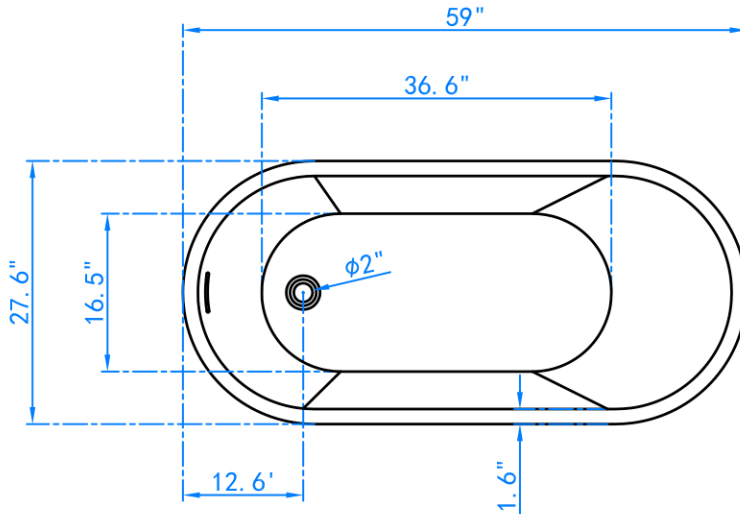

MAIDSTONE

www.MaidstoneSupply.com

Acry Cont Freestanding Tub

Part No: 220JA259-2

TOP VIEW

FRONT VIEW

SIDE VIEW

Contact Maidstone for additional information and specifications. For complete warranty information and a list of dealers visit www.MaidstoneSupply.com. All products and specifications are subject to change without notice. Maidstone is not responsible for typographical and/or dimensional errors. Typographical errors are subject to correction.

Note: Rough-in dimensions may vary $\pm 1/2''$ and are subject to change. No responsibility is assumed by Maidstone.