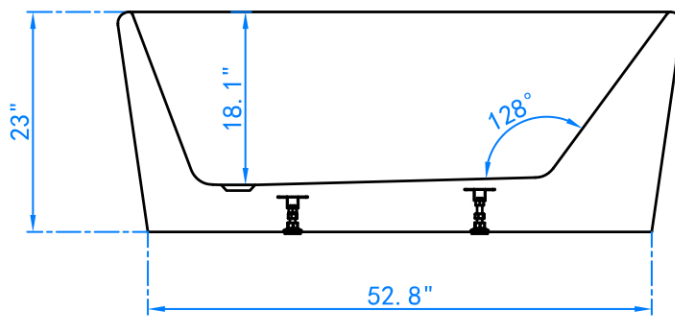

MAIDSTONE

www.MaidstoneSupply.com

Acry Cont Freestanding Tub

Part No: 220JA259-2

TOP VIEW

FRONT VIEW

SIDE VIEW

Contact Maidstone for additional information and specifications. For complete warranty information and a list of dealers visit www.MaidstoneSupply.com. All products and specifications are subject to change without notice. Maidstone is not responsible for typographical and/or dimensional errors. Typographical errors are subject to correction.

Note: Rough-in dimensions may vary $\pm 1/2''$ and are subject to change. No responsibility is assumed by Maidstone.