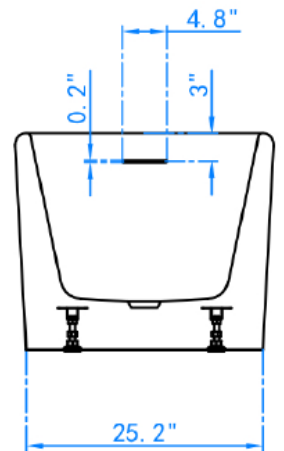

# MAIDSTONE

[www.MaidstoneSupply.com](http://www.MaidstoneSupply.com)

Acry Cont Freestanding Tub

Part No: 220JA259-2

TOP VIEW

FRONT VIEW

SIDE VIEW

Contact Maidstone for additional information and specifications. For complete warranty information and a list of dealers visit [www.MaidstoneSupply.com](http://www.MaidstoneSupply.com). All products and specifications are subject to change without notice. Maidstone is not responsible for typographical and/or dimensional errors. Typographical errors are subject to correction.

Note: Rough-in dimensions may vary +/- 1/2" and are subject to change. No responsibility is assumed by Maidstone.