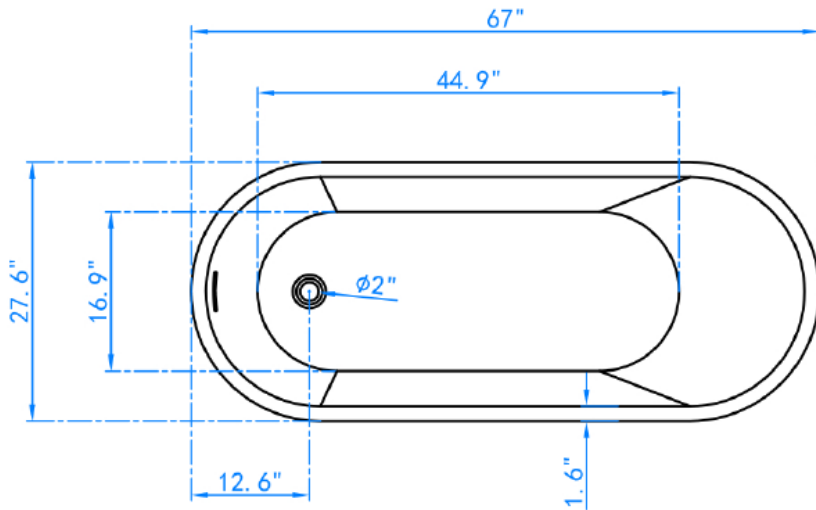

# MAIDSTONE

[www.MaidstoneSupply.com](http://www.MaidstoneSupply.com)

Acry Cont Freestanding Tub

Part No: 220JA259-2

TOP VIEW

FRONT VIEW

SIDE VIEW

Contact Maidstone for additional information and specifications. For complete warranty information and a list of dealers visit [www.MaidstoneSupply.com](http://www.MaidstoneSupply.com). All products and specifications are subject to change without notice. Maidstone is not responsible for typographical and/or dimensional errors. Typographical errors are subject to correction.

Note: Rough-in dimensions may vary +/- 1/2" and are subject to change. No responsibility is assumed by Maidstone.