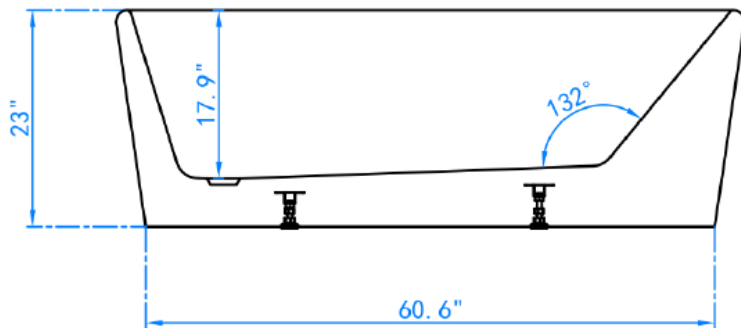

# MAIDSTONE

[www.MaidstoneSupply.com](http://www.MaidstoneSupply.com)

Acry Cont Freestanding Tub

Part No: 220JA259-2

TOP VIEW

FRONT VIEW

SIDE VIEW

Contact Maidstone for additional information and specifications. For complete warranty information and a list of dealers visit [www.MaidstoneSupply.com](http://www.MaidstoneSupply.com). All products and specifications are subject to change without notice. Maidstone is not responsible for typographical and/or dimensional errors. Typographical errors are subject to correction.

Note: Rough-in dimensions may vary +/- 1/2" and are subject to change. No responsibility is assumed by Maidstone.