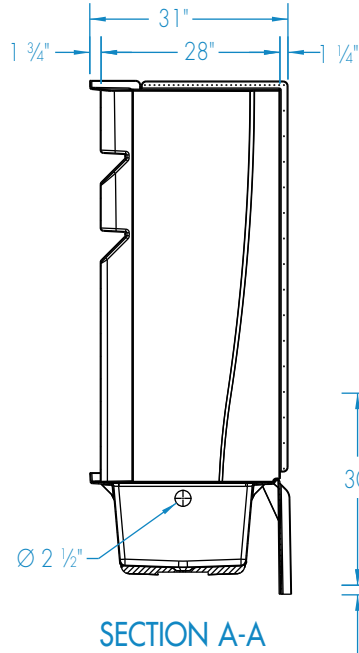

VP6030CTSMM2

Shelf Space
Top: 4" x 12 3/4"
Bottom: 4" x 13 3/4"