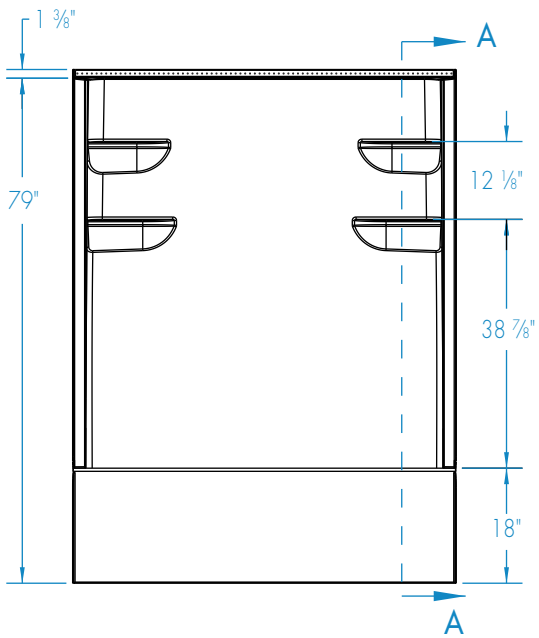

VP6030CTSMM2

Shelf Space
Top: 4" x 12 3/4"
Bottom: 4" x 13 3/4"