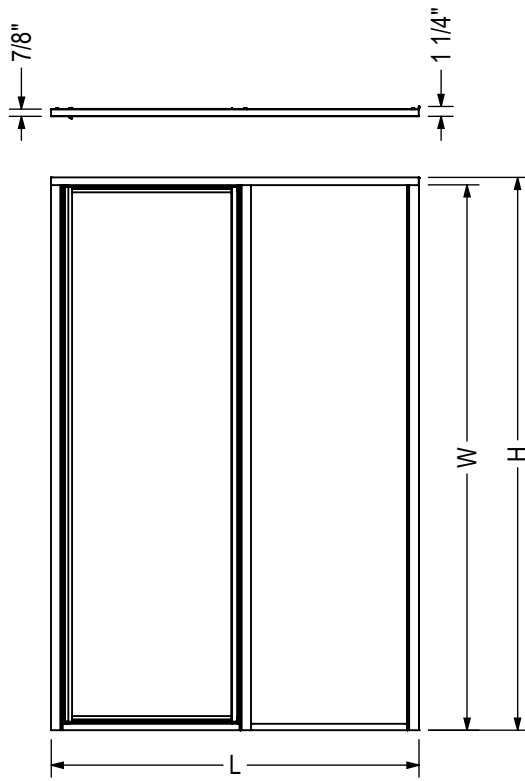

STANDARD

Code	Description	H	L Adjustable	W
L24IL12.69B-C	Legend 36 x 69 CH CL	69"	35 1/2" - 37"	68 1/8"
L24IL16.69B-C	Legend 40 x 69 CH CL	69"	37 1/2" - 41"	68 1/8"
L24IL17.66B-C	Legend 41 x 66 CH CL	66"	40 1/2" - 42"	65 1/8"
L24IL19.66B-C	Legend 43 x 66 CH CL	66"	42 1/2" - 44"	65 1/8"
L24IL20.69B-C	Legend 44 x 69 CH CL	69"	43 1/2" - 45"	68 1/8"
L24IL18.69B-C	Legend 42 x 69 CH CL	69"	41 1/2" - 43"	68 1/8"
L24IL22.69B-C	Legend 46 x 69 CH CL	69"	45 1/2" - 47"	68 1/8"
L24IL24.69B-C	Legend 48 x 69 CH CL	69"	47 1/2" - 49"	68 1/8"

All dimensions are approximate. Structure measurements must be verified against the unit to ensure proper fit.