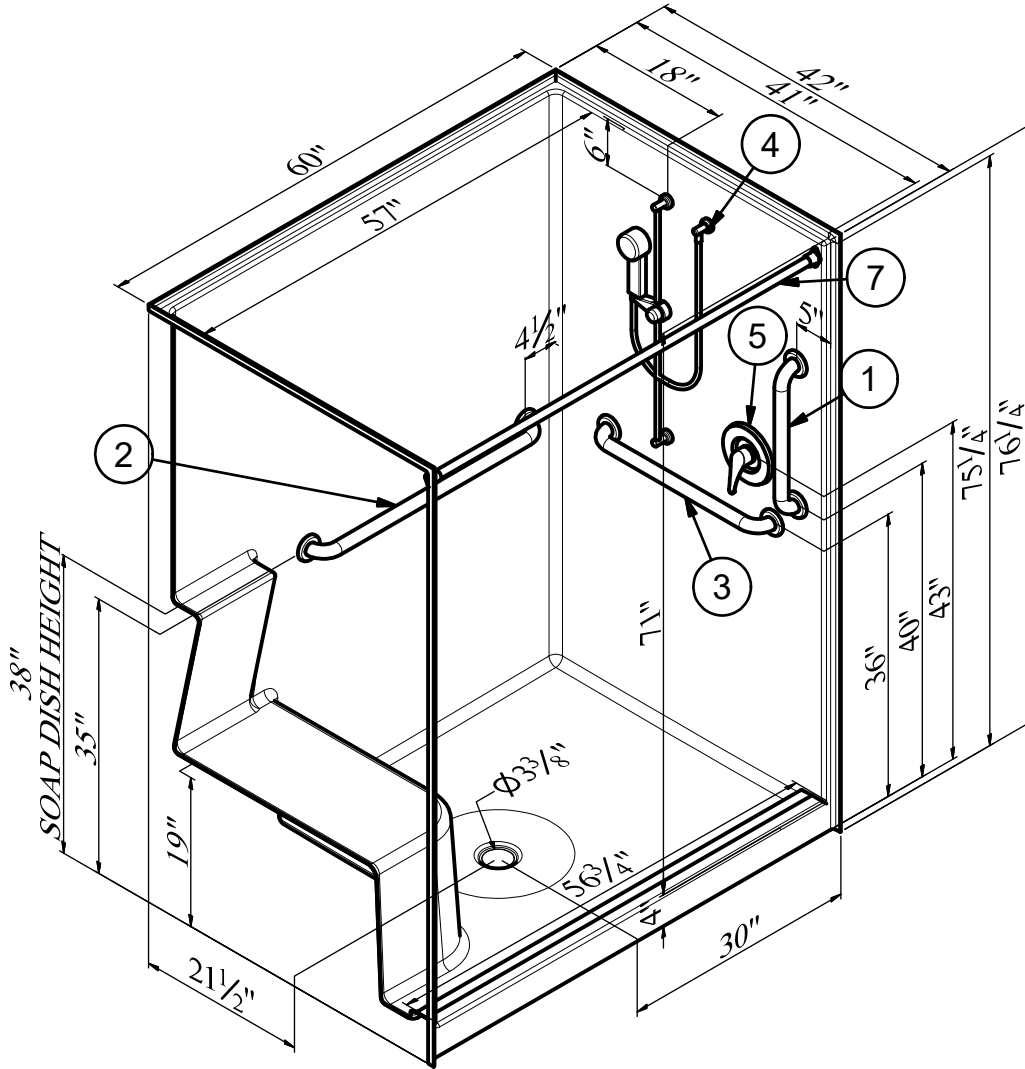

Clarion

Independence Line [®]

#####EDWKZ DUH

RIGHT HAND VERSION (MP6042RSD/S) SHOWN

P S93750VG 2V#ru#JVG 2V

93#Mkrzh#2#Wkukr#P rgh#rds#Dghj#P rgh#hdw

UHF R P P HQG HG #DFFHVVR UIHV

4# 834 ; #JUDE#EDU#
 5# 8365#JUDE#EDU#
 6# 8357#JUDE#EDU#
 7# KKV063FH#KDQG #KOG #KZ U
 8# FK0VP Y04# L I Q J #DOYH