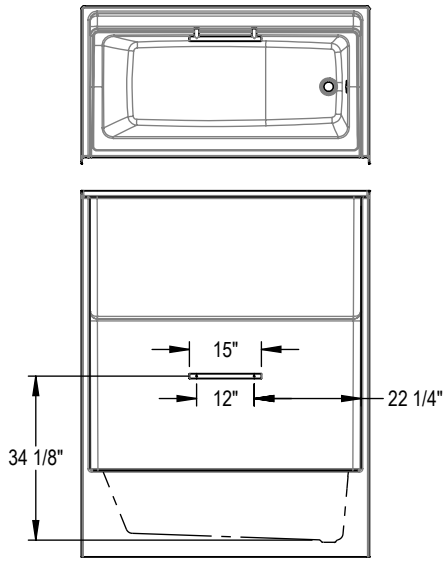

**BASE MODEL**  
 AFR Right Model Shown, Symmetrical for Left

**REINFORCEMENT OPTION**  
 Left Wall Shown, Symmetrical for Right

**REINFORCEMENT OPTION**  
 Back Wall Shown

**All dimensions are approximate. Structure measurements must be verified against the unit to ensure proper fit.**

BASE MODEL OPTION  
AFR Right Model Shown

OPT. 12" Modern horizontal straight grab bar

OPT. 32" curved grab bar (right shown)

OPT. 18" Modern straight grab bar

OPT. 24" Modern straight grab bar

All dimensions are approximate. Structure measurements must be verified against the unit to ensure proper fit.