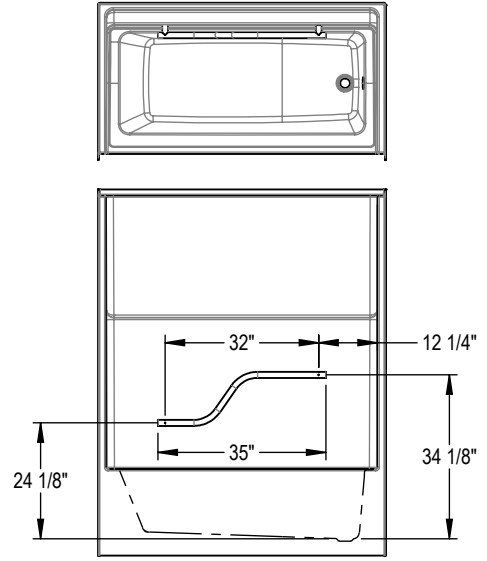

**BASE MODEL**  
 AFR Right Model Shown, Symmetrical for Left

**REINFORCEMENT OPTION**  
 Left Wall Shown, Symmetrical for Right

**REINFORCEMENT OPTION**  
 Back Wall Shown

**All dimensions are approximate. Structure measurements must be verified against the unit to ensure proper fit.**

BASE MODEL OPTION  
AFR Right Model Shown

OPT. 12" Modern horizontal straight grab bar

OPT. 32" curved grab bar (right shown)

OPT. 18" Modern straight grab bar

OPT. 24" Modern straight grab bar

All dimensions are approximate. Structure measurements must be verified against the unit to ensure proper fit.