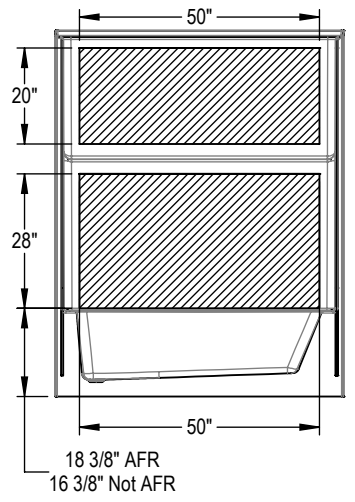

**BASE MODEL**  
 AFR Right Model Shown, Symmetrical for Left

**REINFORCEMENT OPTION**  
 Left Wall Shown, Symmetrical for Right

**REINFORCEMENT OPTION**  
 Back Wall Shown

**All dimensions are approximate. Structure measurements must be verified against the unit to ensure proper fit.**

BASE MODEL OPTION  
AFR Right Model Shown

OPT. 12" Modern horizontal straight grab bar

OPT. 32" curved grab bar (right shown)

OPT. 18" Modern straight grab bar

OPT. 24" Modern straight grab bar

All dimensions are approximate. Structure measurements must be verified against the unit to ensure proper fit.