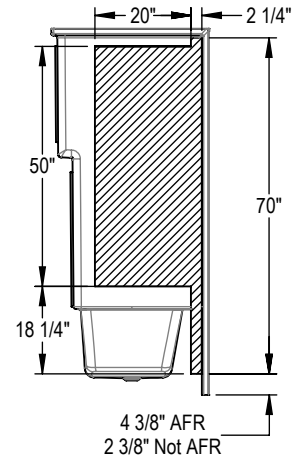

**BASE MODEL**  
 AFR Right Model Shown, Symmetrical for Left

**REINFORCEMENT OPTION**  
 Left Wall Shown, Symmetrical for Right

**REINFORCEMENT OPTION**  
 Back Wall Shown

**All dimensions are approximate. Structure measurements must be verified against the unit to ensure proper fit.**

BASE MODEL OPTION  
AFR Right Model Shown

OPT. 12" Modern horizontal straight grab bar

OPT. 32" curved grab bar (right shown)

OPT. 18" Modern straight grab bar

OPT. 24" Modern straight grab bar

All dimensions are approximate. Structure measurements must be verified against the unit to ensure proper fit.