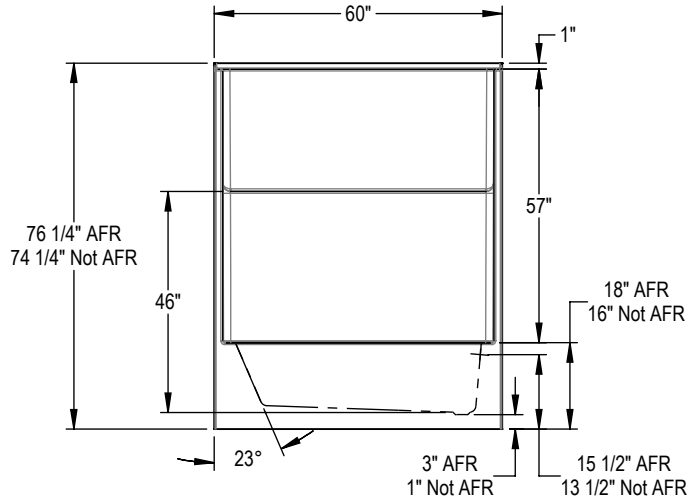

**BASE MODEL**  
 AFR Right Model Shown, Symmetrical for Left

**REINFORCEMENT OPTION**  
 Left Wall Shown, Symmetrical for Right

**REINFORCEMENT OPTION**  
 Back Wall Shown

**All dimensions are approximate. Structure measurements must be verified against the unit to ensure proper fit.**

BASE MODEL OPTION  
AFR Right Model Shown

OPT. 12" Modern horizontal straight grab bar

OPT. 32" curved grab bar (right shown)

OPT. 18" Modern straight grab bar

OPT. 24" Modern straight grab bar

All dimensions are approximate. Structure measurements must be verified against the unit to ensure proper fit.