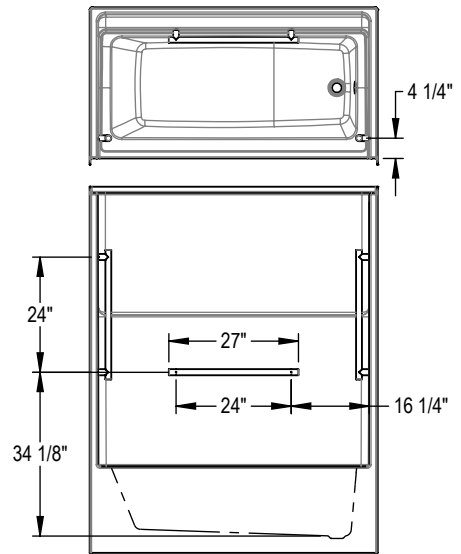

**BASE MODEL**  
 AFR Right Model Shown, Symmetrical for Left

**REINFORCEMENT OPTION**  
 Left Wall Shown, Symmetrical for Right

**REINFORCEMENT OPTION**  
 Back Wall Shown

**All dimensions are approximate. Structure measurements must be verified against the unit to ensure proper fit.**

BASE MODEL OPTION  
AFR Right Model Shown

OPT. 12" Modern horizontal straight grab bar

OPT. 32" curved grab bar (right shown)

OPT. 18" Modern straight grab bar

OPT. 24" Modern straight grab bar

All dimensions are approximate. Structure measurements must be verified against the unit to ensure proper fit.