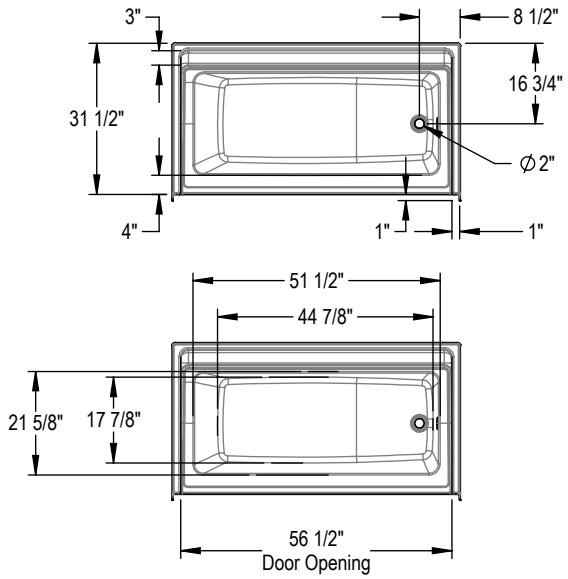

**BASE MODEL**  
 AFR Right Model Shown, Symmetrical for Left

**REINFORCEMENT OPTION**  
 Left Wall Shown, Symmetrical for Right

**REINFORCEMENT OPTION**  
 Back Wall Shown

**All dimensions are approximate. Structure measurements must be verified against the unit to ensure proper fit.**

BASE MODEL OPTION  
AFR Right Model Shown

OPT. 12" Modern horizontal straight grab bar

OPT. 32" curved grab bar (right shown)

OPT. 18" Modern straight grab bar

OPT. 24" Modern straight grab bar

All dimensions are approximate. Structure measurements must be verified against the unit to ensure proper fit.