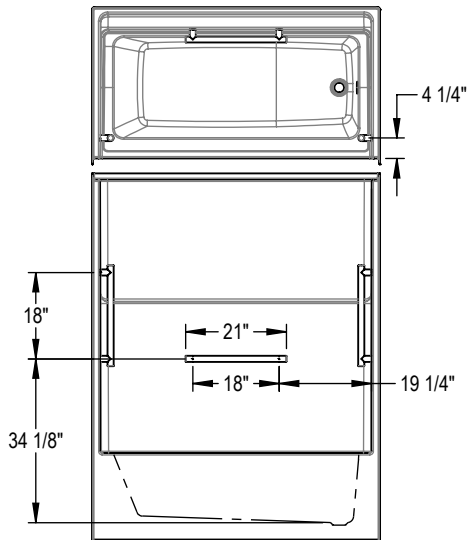

**BASE MODEL**  
 AFR Right Model Shown, Symmetrical for Left

**REINFORCEMENT OPTION**  
 Left Wall Shown, Symmetrical for Right

**REINFORCEMENT OPTION**  
 Back Wall Shown

**All dimensions are approximate. Structure measurements must be verified against the unit to ensure proper fit.**

BASE MODEL OPTION  
AFR Right Model Shown

OPT. 12" Modern horizontal straight grab bar

OPT. 32" curved grab bar (right shown)

OPT. 18" Modern straight grab bar

OPT. 24" Modern straight grab bar

All dimensions are approximate. Structure measurements must be verified against the unit to ensure proper fit.