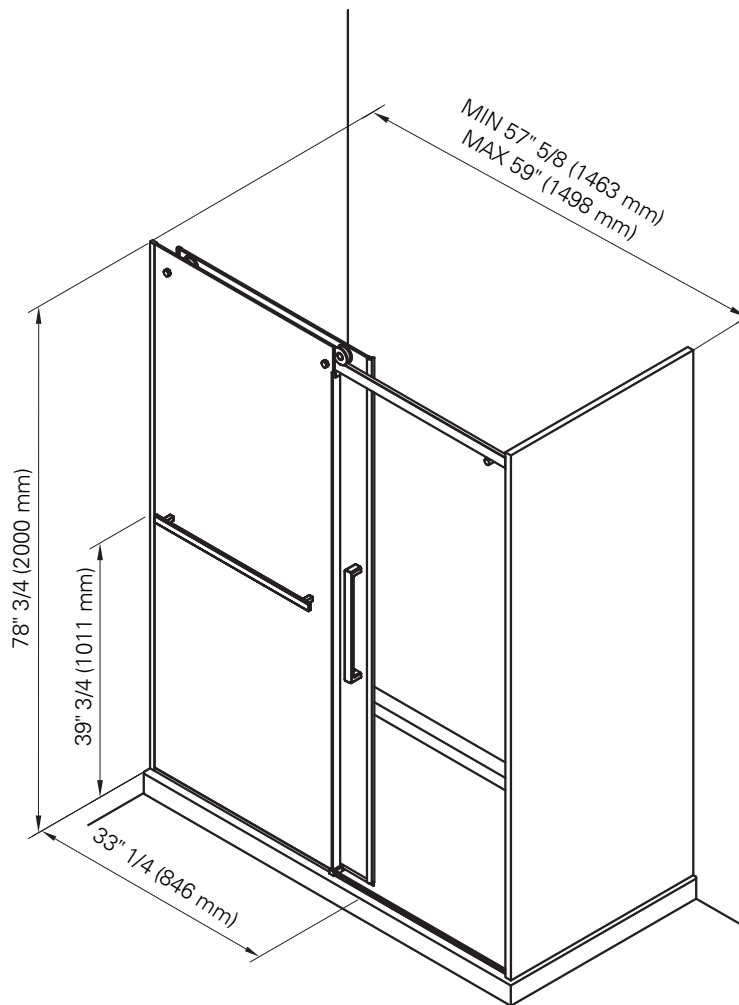

Produits Neptune

EXALT 60

Shower door

*All dimensions are approximate and subject to change without notice.
Please refer to the installation guide before beginning the installation.