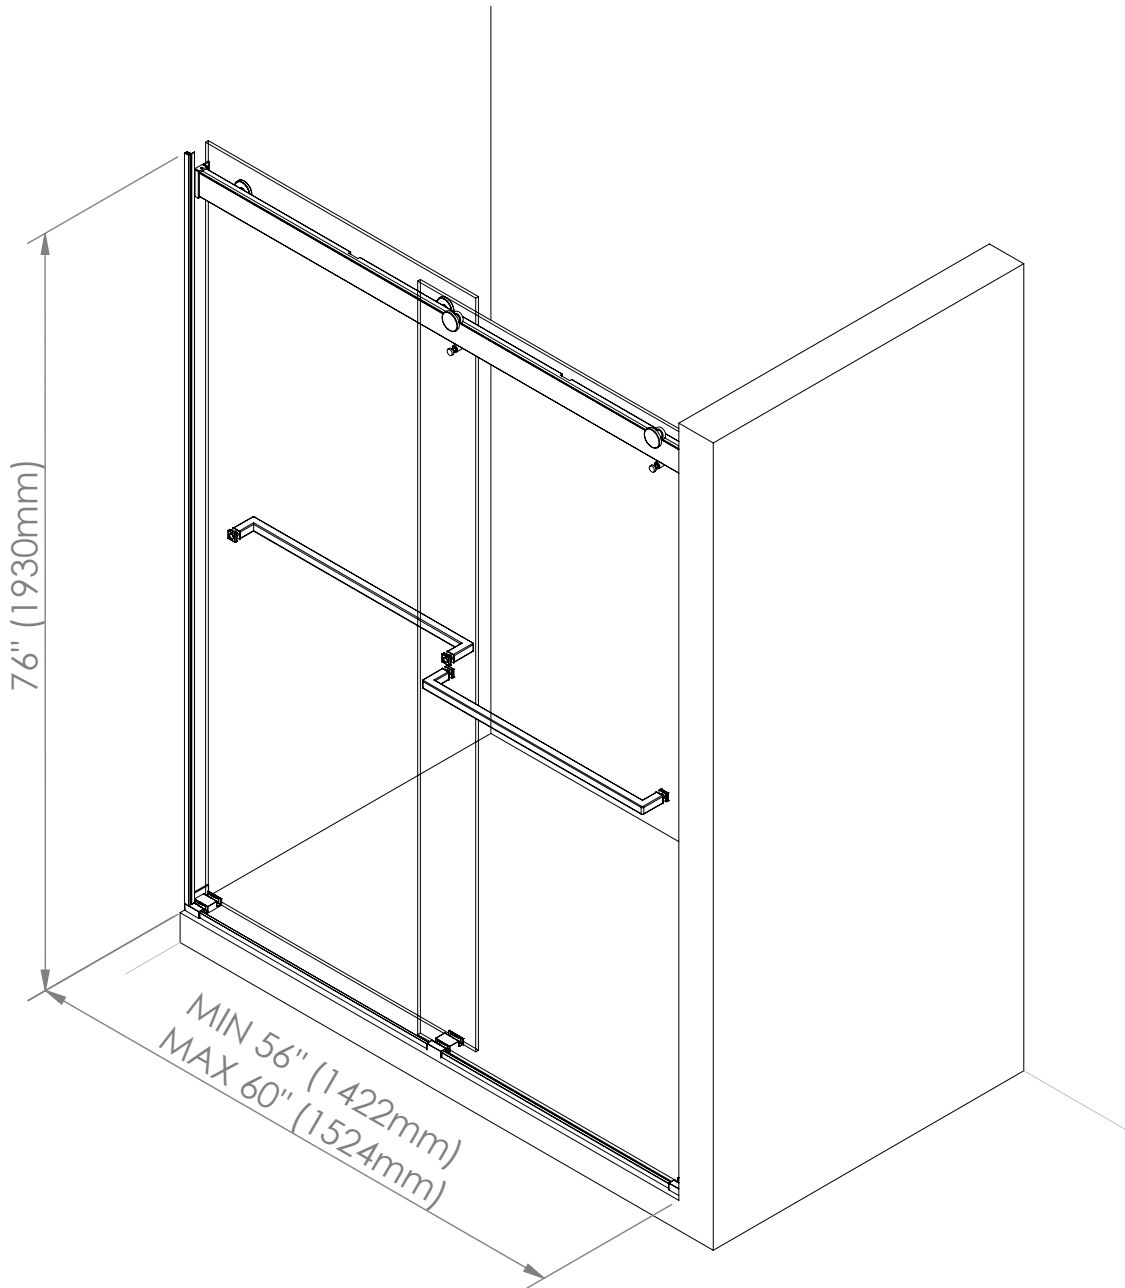

# BARENA 56-60 X 76 - 8MM

2 3/4" - 60" x 76" Shower Door

FRAME FINISH(ES)	GLASS FINISH(ES)	SIZE(S)
Chrome	Clear	44 - 48
Matte Black		56 - 60

## FEATURES

- Uniquely engineered rollers provide a smooth and quiet gliding experience
- Each panel features towel bars that double as handles
- Easy clean coating applied to glass making it water and stain resistant
- Up to 4 in. of lateral adjustment
- Additional 1/4 in. out-of-plumb adjustment built in

## ATTRIBUTES

- Installation Type : Alcove
- Material : Tempered Glass
- Door Type : Bypass
- Frame Type : Frameless
- Residential Warranty : 10
- Commercial Warranty : 1 Year

2 3/4" - 60" x 76" Shower Door

## TECHNICAL SPECIFICATIONS

---

2 3/4" - 60" x 76" Shower Door