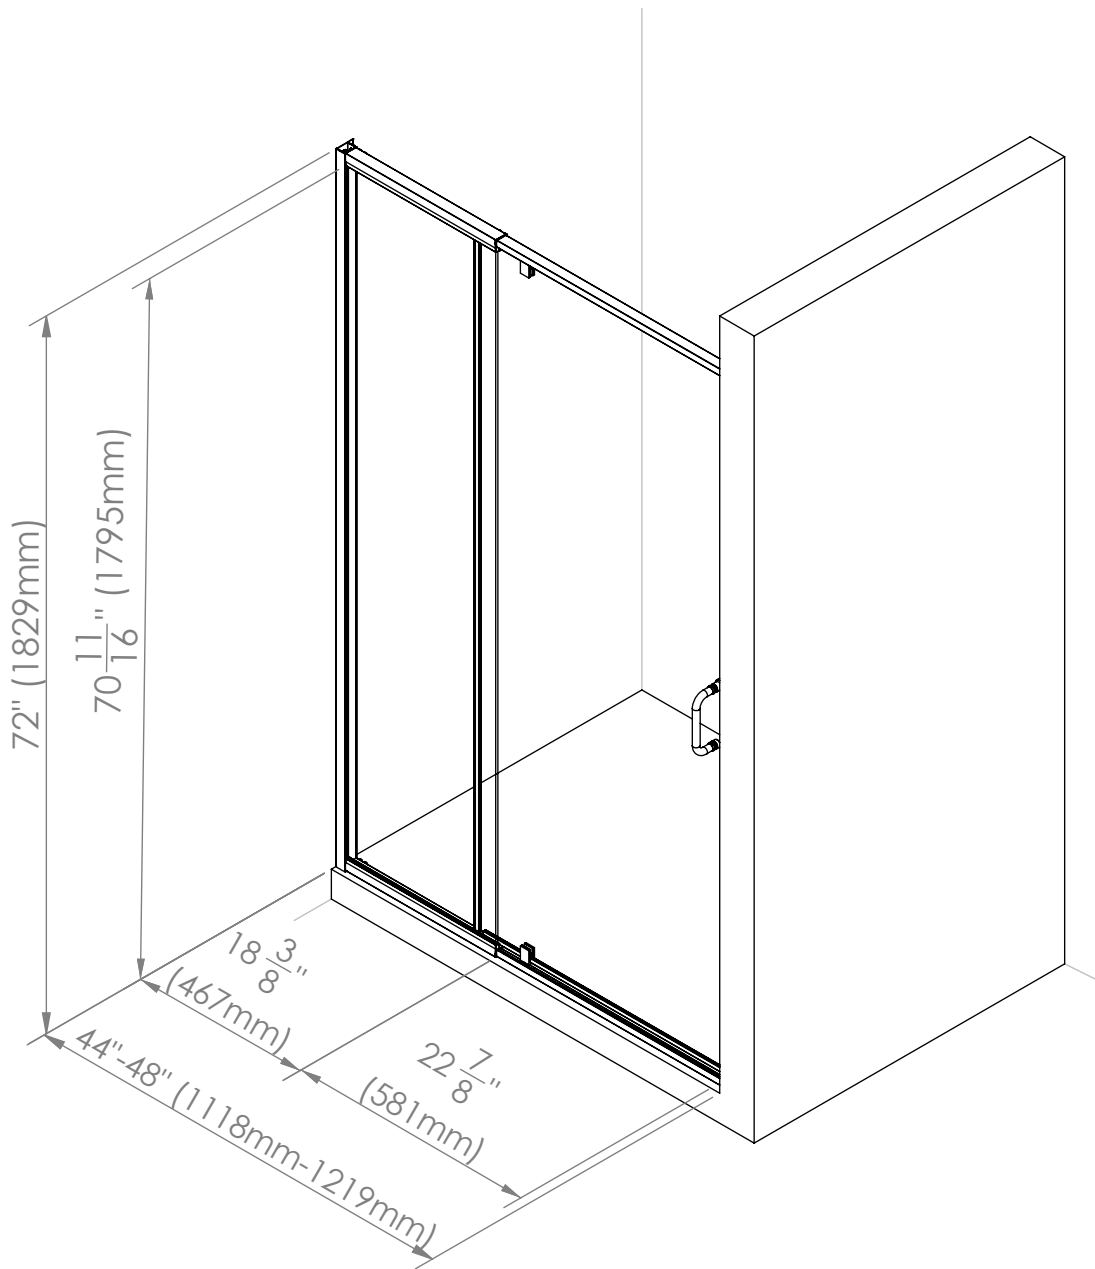

BELAYA 44-48 X 72 - 6MM

44" - 48" x 72" Shower Door

FRAME FINISH(ES)	GLASS FINISH(ES)	SIZE(S)
Chrome	Clear	32 - 36 44 - 48 56 - 60

FEATURES

- Walk-in Opening: 23 in.
- Up to 4 in. of lateral adjustment
- Additional 1/2 in. adjustment per side for width or out-of-plumb
- Magnetic door latch spanning the full length for a watertight seal
- Anodized aluminum wall profiles
- Semi-Frameless 6 mm (1/4 in.) clear tempered glass
- Reversible pivot door for left or right-hand opening, giving you flexibility in design
- Stylish pull handle with large interior knobs for comfortable opening and closing of the door
- Solid brass pivots provide durability and luxury

ATTRIBUTES

- Installation Type : Alcove
- Material : Tempered Glass
- Door Type : Pivot
- Frame Type : Semi-Frameless
- Residential Warranty : 10
- Commercial Warranty : 1 Year

44" - 48" x 72" Shower Door

All dimensions are approximate. Structure measurements must be verified against the unit to ensure proper fit.

TECHNICAL SPECIFICATIONS

44" - 48" x 72" Shower Door

DIMENSIONS

PRODUCT LENGTH	PRODUCT WIDTH	PRODUCT HEIGHT	WEIGHT	SHIPPING LENGTH
48"	48"	72"	79 Lbs	4 1/2"
SHIPPING WIDTH	SHIPPING HEIGHT			
34 7/8"	78"			