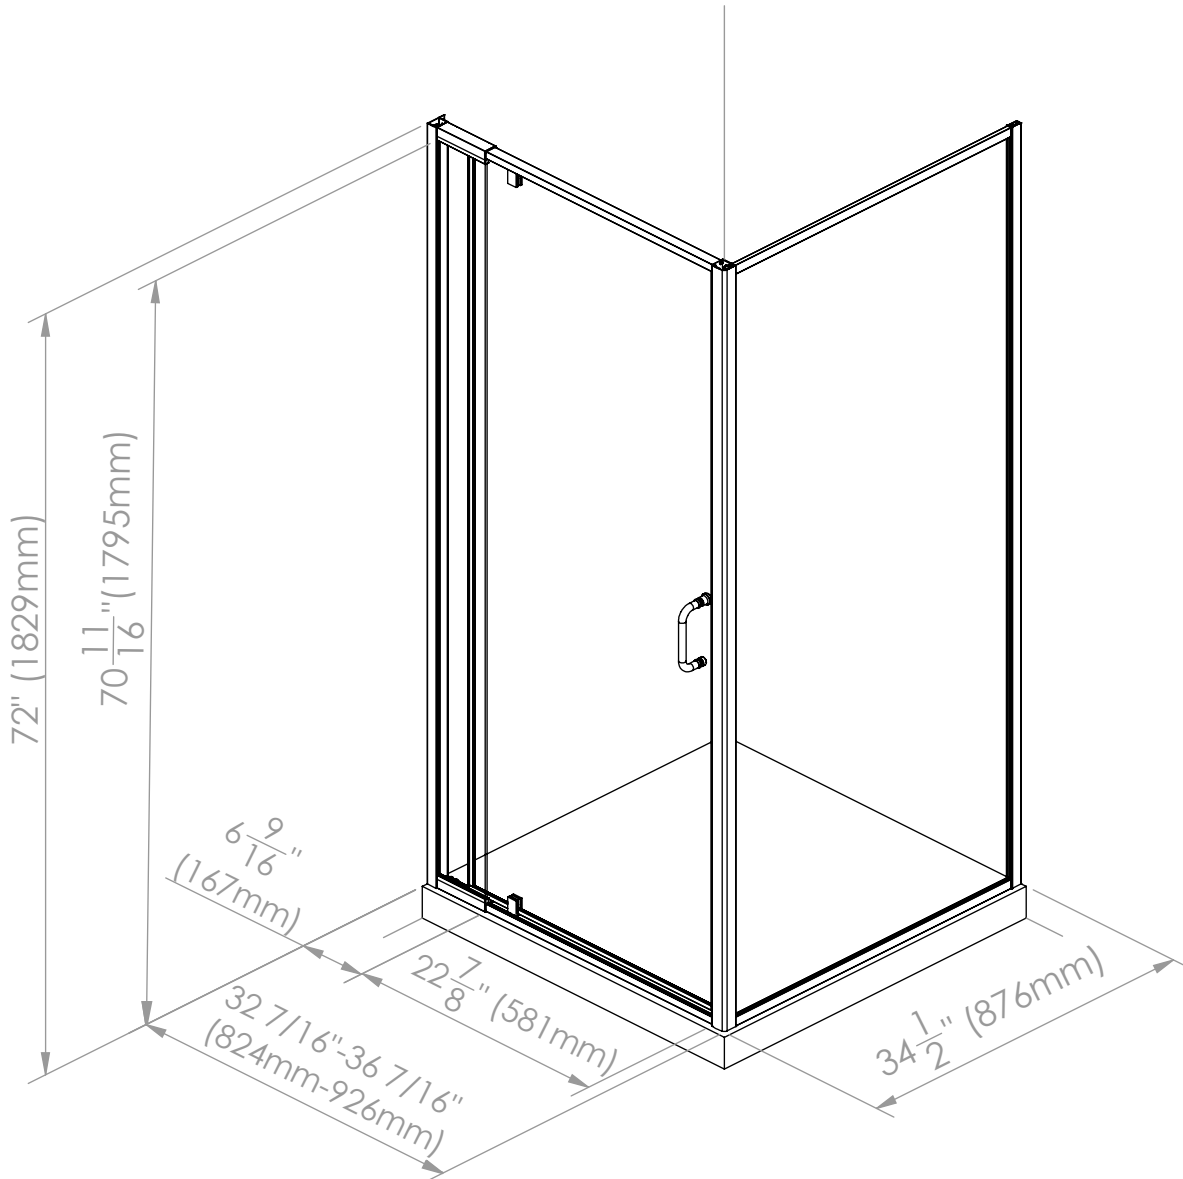

BELAYA 36 X 36 X 72 - 6MM

36" x 36" x 72" Shower Enclosure

FRAME FINISH(ES)	GLASS FINISH(ES)	SIZE(S)
Chrome	Clear	36 x 36 48 x 36 60 x 36

FEATURES

- Walk-in Opening: 22 7/8 in.
- Up to 4 in. of lateral adjustment
- Additional 1/2 in. adjustment per side for width or out-of-plumb
- Magnetic door latch spanning the full length for a watertight seal
- Anodized aluminum wall profiles
- Semi-Frameless 6 mm (1/4 in.) clear tempered glass
- Reversible pivot door for left or right-hand opening, giving you flexibility in design
- Stylish pull handle with large interior knobs for comfortable opening and closing of the door
- Solid brass pivots provide durability and luxury

ATTRIBUTES

- Installation Type : Corner
- Material : Tempered Glass
- Door Type : Pivot
- Frame Type : Semi-Frameless
- Residential Warranty : 10
- Commercial Warranty : 1 Year

36" x 36" x 72" Shower Enclosure

All dimensions are approximate. Structure measurements must be verified against the unit to ensure proper fit.

TECHNICAL SPECIFICATIONS

36" x 36" x 72" Shower Enclosure

DIMENSIONS

PRODUCT LENGTH	PRODUCT WIDTH	PRODUCT HEIGHT	WEIGHT	SHIPPING LENGTH
36"	36"	72"	188 Lbs	12 3/4"
SHIPPING WIDTH	SHIPPING HEIGHT			
40"	82"			