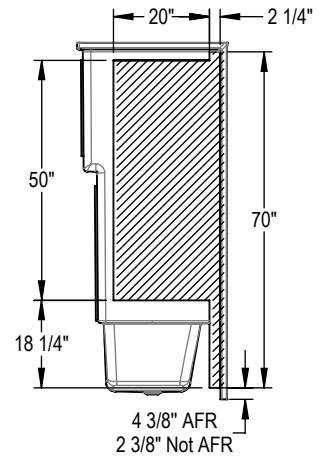

BASE MODEL
 AFR Right Model Shown, Symmetrical for Left

REINFORCEMENT OPTION
 Left Wall Shown, Symmetrical for Right

REINFORCEMENT OPTION
 Back Wall Shown

All dimensions are approximate. Structure measurements must be verified against the unit to ensure proper fit.

BASE MODEL OPTION
AFR Right Model Shown

OPT. 12" Modern horizontal straight grab bar

OPT. 32" curved grab bar (right shown)

OPT. 18" Modern straight grab bar

OPT. 24" Modern straight grab bar

All dimensions are approximate. Structure measurements must be verified against the unit to ensure proper fit.