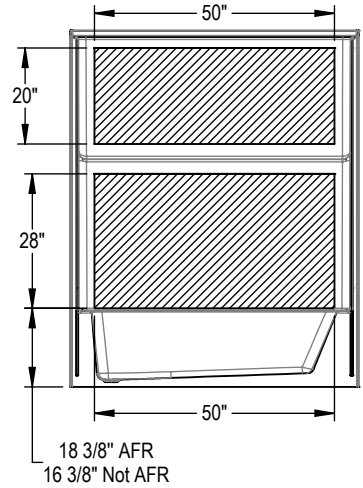

BASE MODEL
 AFR Right Model Shown, Symmetrical for Left

REINFORCEMENT OPTION
 Left Wall Shown, Symmetrical for Right

REINFORCEMENT OPTION
 Back Wall Shown

All dimensions are approximate. Structure measurements must be verified against the unit to ensure proper fit.

BASE MODEL OPTION
AFR Right Model Shown

OPT. 12" Modern horizontal straight grab bar

OPT. 32" curved grab bar (right shown)

OPT. 18" Modern straight grab bar

OPT. 24" Modern straight grab bar

All dimensions are approximate. Structure measurements must be verified against the unit to ensure proper fit.