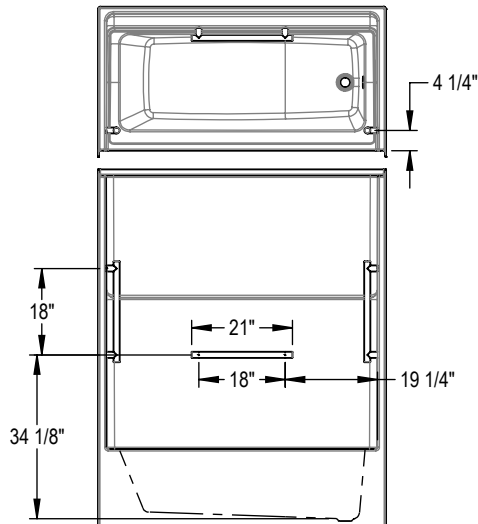

BASE MODEL
 AFR Right Model Shown, Symmetrical for Left

REINFORCEMENT OPTION
 Left Wall Shown, Symmetrical for Right

REINFORCEMENT OPTION
 Back Wall Shown

All dimensions are approximate. Structure measurements must be verified against the unit to ensure proper fit.

BASE MODEL OPTION
AFR Right Model Shown

OPT. 12" Modern horizontal straight grab bar

OPT. 32" curved grab bar (right shown)

OPT. 18" Modern straight grab bar

OPT. 24" Modern straight grab bar

All dimensions are approximate. Structure measurements must be verified against the unit to ensure proper fit.