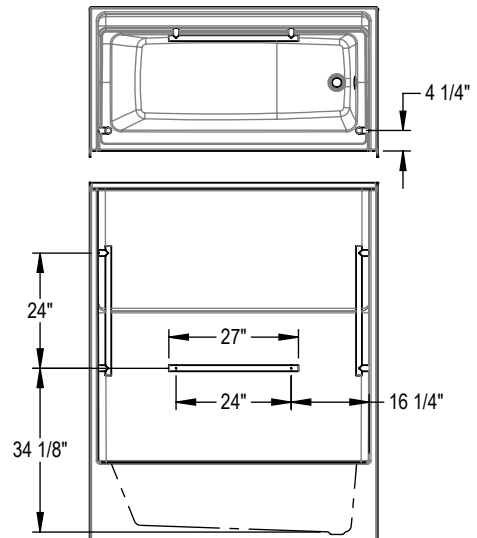

BASE MODEL
 AFR Right Model Shown, Symmetrical for Left

REINFORCEMENT OPTION
 Left Wall Shown, Symmetrical for Right

REINFORCEMENT OPTION
 Back Wall Shown

All dimensions are approximate. Structure measurements must be verified against the unit to ensure proper fit.

BASE MODEL OPTION
AFR Right Model Shown

OPT. 12" Modern horizontal straight grab bar

OPT. 32" curved grab bar (right shown)

OPT. 18" Modern straight grab bar

OPT. 24" Modern straight grab bar

All dimensions are approximate. Structure measurements must be verified against the unit to ensure proper fit.