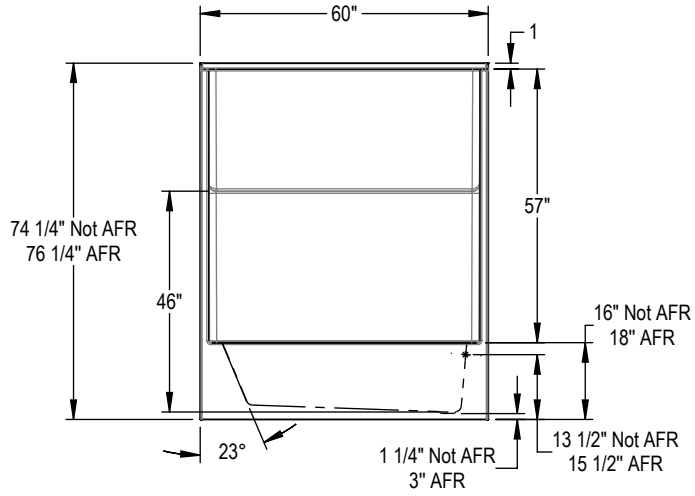

BASE MODEL
 AFR Right Model Shown, Symmetrical for Left

REINFORCEMENT OPTION
 Left Wall Shown, Symmetrical for Right

REINFORCEMENT OPTION
 Back Wall Shown

All dimensions are approximate. Structure measurements must be verified against the unit to ensure proper fit.

BASE MODEL OPTION
AFR Right Model Shown

OPT. 12" Modern horizontal straight grab bar

OPT. 32" curved grab bar (right shown)

OPT. 18" Modern straight grab bar

OPT. 24" Modern straight grab bar

All dimensions are approximate. Structure measurements must be verified against the unit to ensure proper fit.