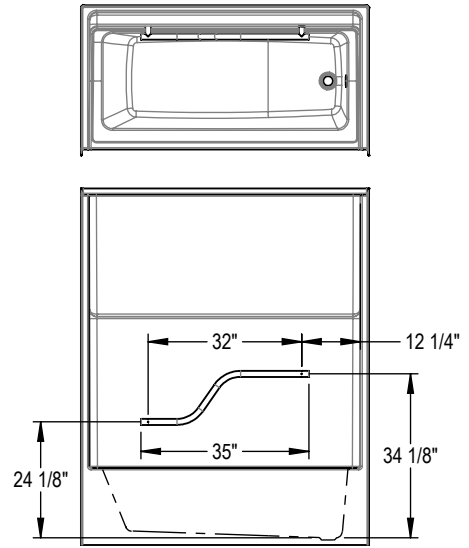

BASE MODEL
 AFR Right Model Shown, Symmetrical for Left

REINFORCEMENT OPTION
 Left Wall Shown, Symmetrical for Right

REINFORCEMENT OPTION
 Back Wall Shown

All dimensions are approximate. Structure measurements must be verified against the unit to ensure proper fit.

BASE MODEL OPTION
AFR Right Model Shown

OPT. 12" Modern horizontal straight grab bar

OPT. 32" curved grab bar (right shown)

OPT. 18" Modern straight grab bar

OPT. 24" Modern straight grab bar

All dimensions are approximate. Structure measurements must be verified against the unit to ensure proper fit.