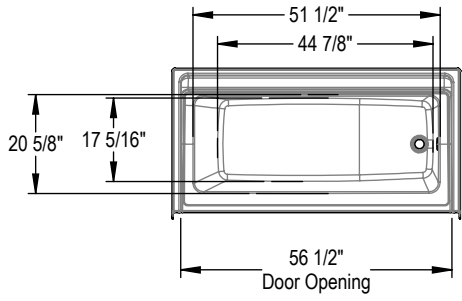

BASE MODEL
 AFR Right Model Shown, Symmetrical for Left

REINFORCEMENT OPTION
 Left Wall Shown, Symmetrical for Right

REINFORCEMENT OPTION
 Back Wall Shown

All dimensions are approximate. Structure measurements must be verified against the unit to ensure proper fit.

BASE MODEL OPTION
AFR Right Model Shown

OPT. 12" Modern horizontal straight grab bar

OPT. 32" curved grab bar (right shown)

OPT. 18" Modern straight grab bar

OPT. 24" Modern straight grab bar

All dimensions are approximate. Structure measurements must be verified against the unit to ensure proper fit.