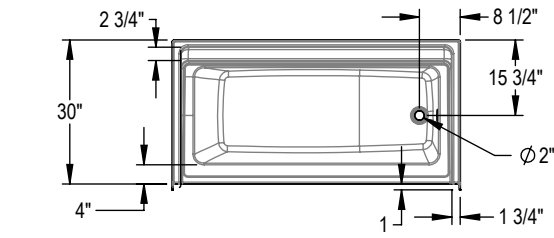

BASE MODEL
 AFR Right Model Shown, Symmetrical for Left

REINFORCEMENT OPTION
 Left Wall Shown, Symmetrical for Right

REINFORCEMENT OPTION
 Back Wall Shown

All dimensions are approximate. Structure measurements must be verified against the unit to ensure proper fit.

BASE MODEL OPTION
AFR Right Model Shown

OPT. 12" Modern horizontal straight grab bar

OPT. 32" curved grab bar (right shown)

OPT. 18" Modern straight grab bar

OPT. 24" Modern straight grab bar

All dimensions are approximate. Structure measurements must be verified against the unit to ensure proper fit.