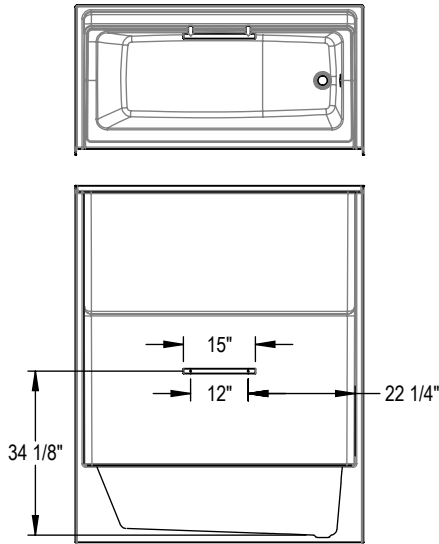

BASE MODEL
 AFR Right Model Shown, Symmetrical for Left

REINFORCEMENT OPTION
 Left Wall Shown, Symmetrical for Right

REINFORCEMENT OPTION
 Back Wall Shown

All dimensions are approximate. Structure measurements must be verified against the unit to ensure proper fit.

BASE MODEL OPTION
AFR Right Model Shown

OPT. 12" Modern horizontal straight grab bar

OPT. 32" curved grab bar (right shown)

OPT. 18" Modern straight grab bar

OPT. 24" Modern straight grab bar

All dimensions are approximate. Structure measurements must be verified against the unit to ensure proper fit.