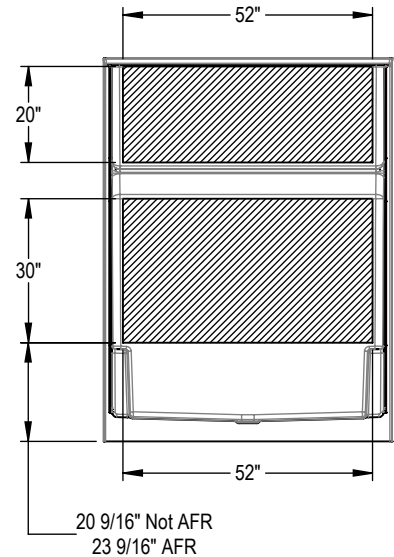

**BASE MODEL**  
Center Drain Shown

**REINFORCEMENT OPTION**  
Left Wall Shown, Symmetrical for Right

**REINFORCEMENT OPTION**  
Back Wall Shown

**All dimensions are approximate. Structure measurements must be verified against the unit to ensure proper fit.**

BASE MODEL OPTION  
Center Drain Model Shown

OPT. 12" Modern horizontal straight grab bar

OPT. 32" curved grab bar (right-hand shown)

OPT. 18" Modern straight grab bar

OPT. 24" Modern straight grab bar

All dimensions are approximate. Structure measurements must be verified against the unit to ensure proper fit.