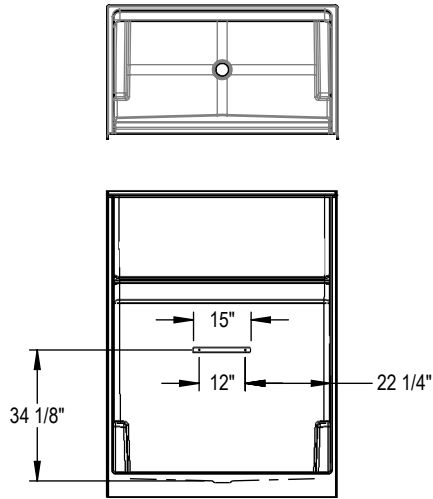

**BASE MODEL**  
Center Drain Shown

**REINFORCEMENT OPTION**  
Left Wall Shown, Symmetrical for Right

**REINFORCEMENT OPTION**  
Back Wall Shown

**All dimensions are approximate. Structure measurements must be verified against the unit to ensure proper fit.**

BASE MODEL OPTION  
Center Drain Model Shown

OPT. 12" Modern horizontal straight grab bar

OPT. 32" curved grab bar (right-hand shown)

OPT. 18" Modern straight grab bar

OPT. 24" Modern straight grab bar

All dimensions are approximate. Structure measurements must be verified against the unit to ensure proper fit.