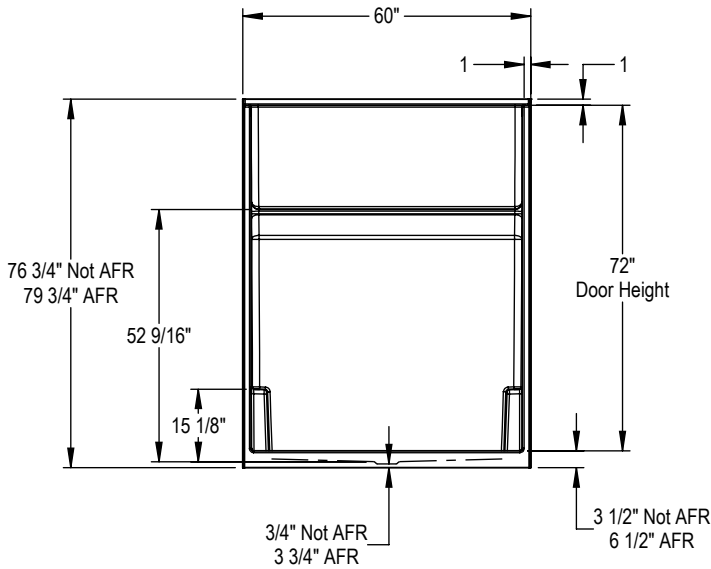

**BASE MODEL**  
Center Drain Shown

**REINFORCEMENT OPTION**  
Left Wall Shown, Symmetrical for Right

**REINFORCEMENT OPTION**  
Back Wall Shown

**All dimensions are approximate. Structure measurements must be verified against the unit to ensure proper fit.**

BASE MODEL OPTION  
Center Drain Model Shown

OPT. 12" Modern horizontal straight grab bar

OPT. 32" curved grab bar (right-hand shown)

OPT. 18" Modern straight grab bar

OPT. 24" Modern straight grab bar

All dimensions are approximate. Structure measurements must be verified against the unit to ensure proper fit.