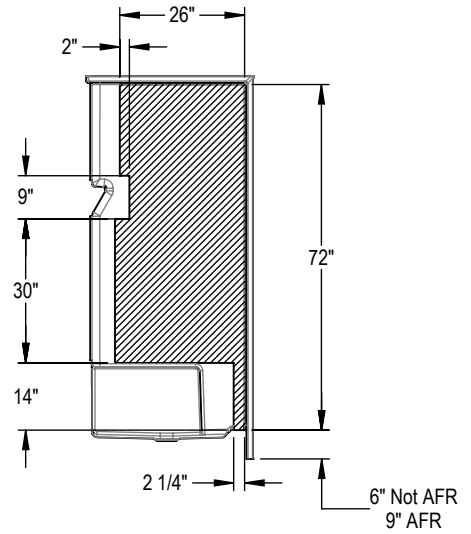

**BASE MODEL**  
Center Drain Shown

**REINFORCEMENT OPTION**  
Left Wall Shown, Symmetrical for Right

**REINFORCEMENT OPTION**  
Back Wall Shown

**All dimensions are approximate. Structure measurements must be verified against the unit to ensure proper fit.**

BASE MODEL OPTION  
Center Drain Model Shown

OPT. 12" Modern horizontal straight grab bar

OPT. 32" curved grab bar (right-hand shown)

OPT. 18" Modern straight grab bar

OPT. 24" Modern straight grab bar

All dimensions are approximate. Structure measurements must be verified against the unit to ensure proper fit.