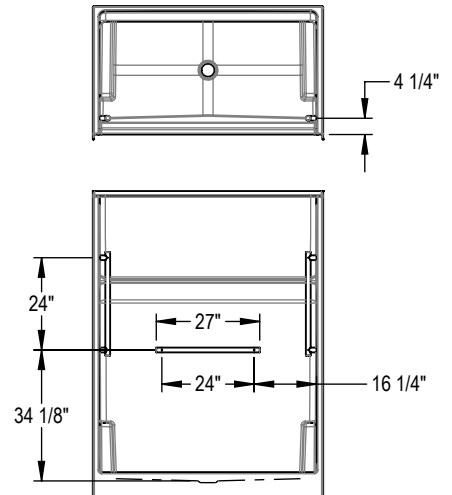

**BASE MODEL**  
Center Drain Shown

**REINFORCEMENT OPTION**  
Left Wall Shown, Symmetrical for Right

**REINFORCEMENT OPTION**  
Back Wall Shown

**All dimensions are approximate. Structure measurements must be verified against the unit to ensure proper fit.**

BASE MODEL OPTION  
Center Drain Model Shown

OPT. 12" Modern horizontal straight grab bar

OPT. 32" curved grab bar (right-hand shown)

OPT. 18" Modern straight grab bar

OPT. 24" Modern straight grab bar

All dimensions are approximate. Structure measurements must be verified against the unit to ensure proper fit.