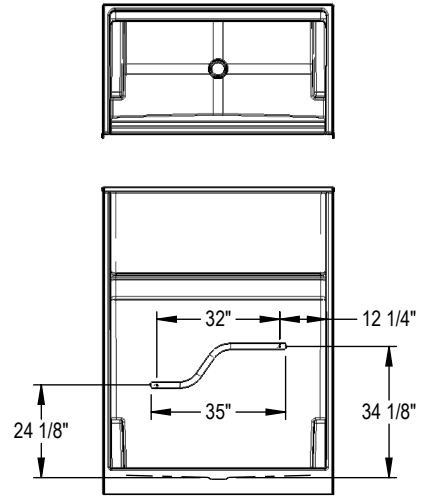

**BASE MODEL**  
Center Drain Shown

**REINFORCEMENT OPTION**  
Left Wall Shown, Symmetrical for Right

**REINFORCEMENT OPTION**  
Back Wall Shown

**All dimensions are approximate. Structure measurements must be verified against the unit to ensure proper fit.**

BASE MODEL OPTION  
Center Drain Model Shown

OPT. 12" Modern horizontal straight grab bar

OPT. 32" curved grab bar (right-hand shown)

OPT. 18" Modern straight grab bar

OPT. 24" Modern straight grab bar

All dimensions are approximate. Structure measurements must be verified against the unit to ensure proper fit.