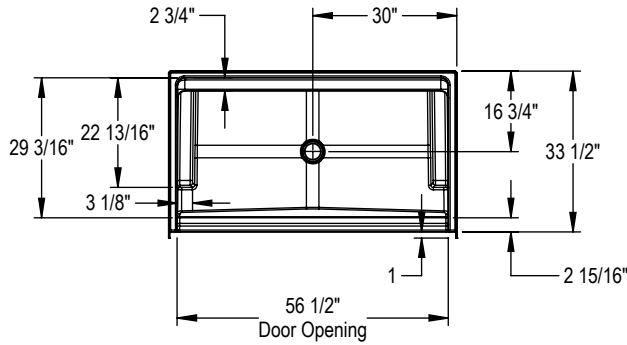

**BASE MODEL**  
Center Drain Shown

**REINFORCEMENT OPTION**  
Left Wall Shown, Symmetrical for Right

**REINFORCEMENT OPTION**  
Back Wall Shown

**All dimensions are approximate. Structure measurements must be verified against the unit to ensure proper fit.**

BASE MODEL OPTION  
Center Drain Model Shown

OPT. 12" Modern horizontal straight grab bar

OPT. 32" curved grab bar (right-hand shown)

OPT. 18" Modern straight grab bar

OPT. 24" Modern straight grab bar

All dimensions are approximate. Structure measurements must be verified against the unit to ensure proper fit.