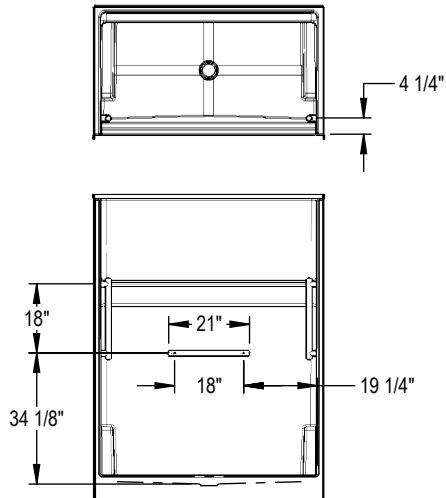

**BASE MODEL**  
Center Drain Shown

**REINFORCEMENT OPTION**  
Left Wall Shown, Symmetrical for Right

**REINFORCEMENT OPTION**  
Back Wall Shown

**All dimensions are approximate. Structure measurements must be verified against the unit to ensure proper fit.**

BASE MODEL OPTION  
Center Drain Model Shown

OPT. 12" Modern horizontal straight grab bar

OPT. 32" curved grab bar (right-hand shown)

OPT. 18" Modern straight grab bar

OPT. 24" Modern straight grab bar

All dimensions are approximate. Structure measurements must be verified against the unit to ensure proper fit.