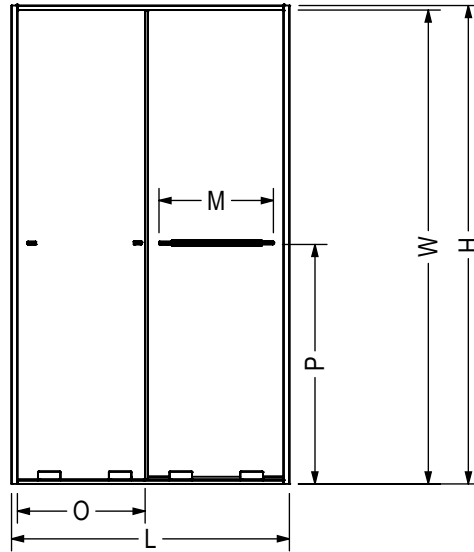

STANDARD

Code	Description	H	W	L Adjustable	Door Opening	P	M	Wall Adjustment
220438	Solani 79 3/4" 45 - 47 1/2"	79 3/4"	79"	45" - 47 1/2"	19 7/8" - 22 3/8"	39 7/8"	19 1/8"	1/2"
220439	Solani 79 3/4" 57 - 59 1/2"	79 3/4"	79"	57" - 59 1/2"	25 7/8" - 27 3/8"	39 7/8"	23"	1/2"

All dimensions are approximate. Structure measurements must be verified against the unit to ensure proper fit.