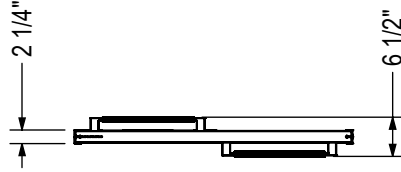

STANDARD

Code	Description	H	W	L Adjustable	Door Opening	P	M	Wall Adjustment
220438	Solani 79 3/4" 45 - 47 1/2"	79 3/4"	79"	45" - 47 1/2"	19 7/8" - 22 3/8"	39 7/8"	19 1/8"	1/2"
220439	Solani 79 3/4" 57 - 59 1/2"	79 3/4"	79"	57" - 59 1/2"	25 7/8" - 27 3/8"	39 7/8"	23"	1/2"

All dimensions are approximate. Structure measurements must be verified against the unit to ensure proper fit.