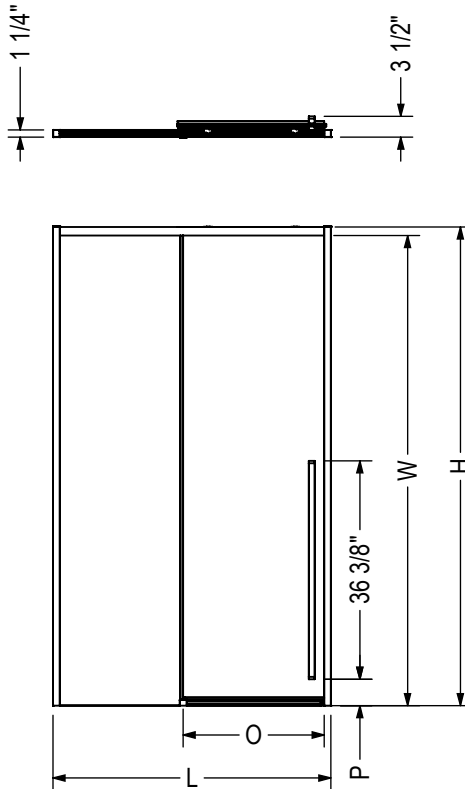

STANDARD

Code	Description	H	W	L Adjustable	Door Opening	P	Wall Adjustment
220440	Kaveri 79 3/4" 45 - 47 1/2" x 79 3/4"	79 3/4"	79"	45" - 47 1/2"	22 1/8" - 24 5/8"	4 3/8"	1/2"
220441	Kaveri 79 3/4" 57 - 59 1/2" x 79 3/4"	79 3/4"	79"	57" - 59 1/2"	28 1/8" - 30 5/8"	4 3/8"	1/2"

All dimensions are approximate. Structure measurements must be verified against the unit to ensure proper fit.