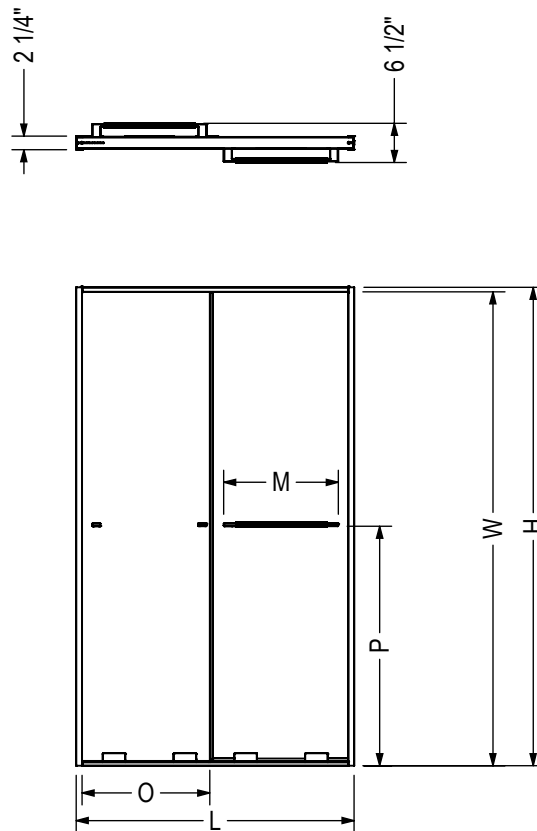

# SOLANI

Porte de douche 59 1/2" - 57" x 79 3/4"

Porte de douche 59 1/2" - 57" x 79 3/4"

STANDARD

Code	Description	H	W	L Ajustable	Ouverture de la porte	P	M	Ajustement mural
220438	Solani 79 3/4" 45 - 47 1/2"	79 3/4"	79"	45" - 47 1/2"	19 7/8" - 22 3/8"	39 7/8"	19 1/8"	1/2"
220439	Solani 79 3/4" 57 - 59 1/2"	79 3/4"	79"	57" - 59 1/2"	25 7/8" - 27 3/8"	39 7/8"	23"	1/2"

# SPÉCIFICATIONS TECHNIQUES

Porte de douche 59 1/2" - 57" x 79 3/4"

## DIMENSIONS

PRODUCT LENGTH	PRODUCT WIDTH	PRODUCT HEIGHT	WEIGHT	SHIPPING LENGTH
59 1/2"	59 1/2"	79 3/4"	154 Lbs	3 15/16"
SHIPPING WIDTH	SHIPPING HEIGHT			
32 1/4"	83 1/16"			

Projet: \_\_\_\_\_

Contracteur: \_\_\_\_\_