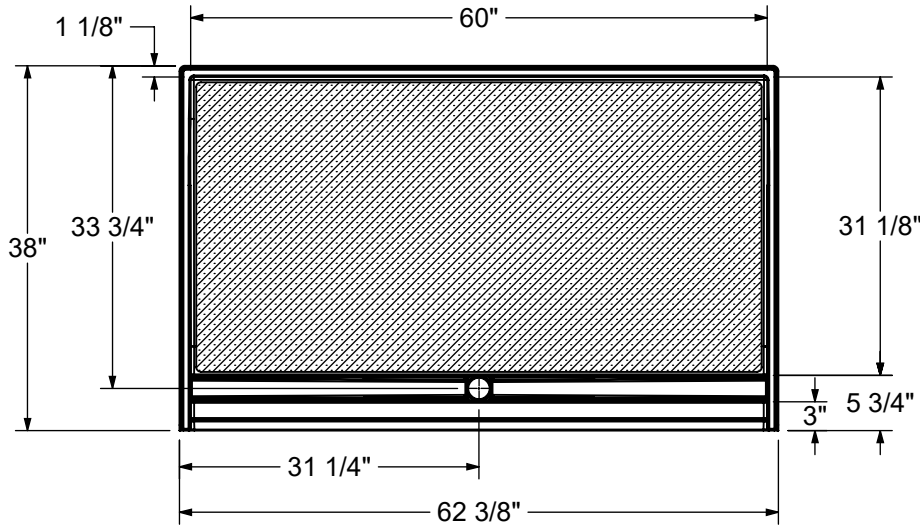

## BASE

The hatched area represents the textured non-slip bottom

## THRESHOLD DETAIL

Linear drain grate included

All dimensions are approximate. Structure measurements must be verified against the unit to ensure proper fit.