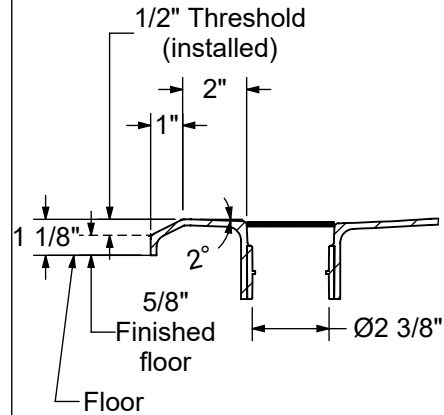

## BASE

The hatched area represents the textured non-slip bottom

## THRESHOLD DETAIL

Linear drain grate included

All dimensions are approximate. Structure measurements must be verified against the unit to ensure proper fit.