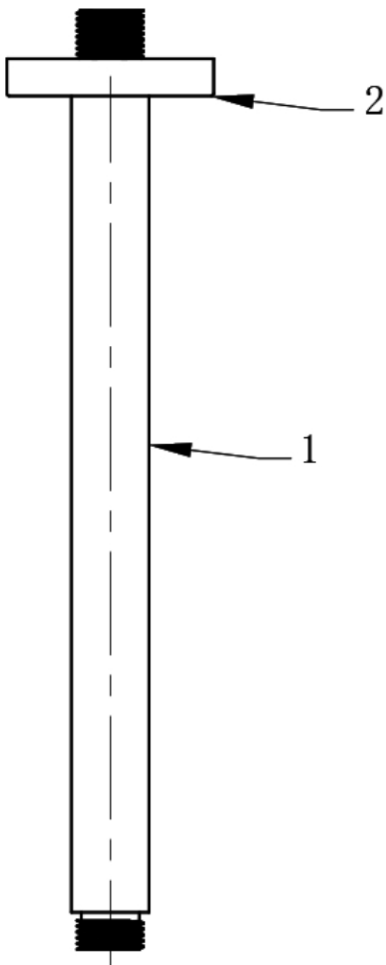

MAIDSTONE

www.MaidstoneSupply.com

Ceiling Shower Arm - Round

Part No: 141-SACR10-

Part List

Part Name

1. Shower arm tube body $\phi 24$
2. Decorative cover

Part No.

- SA05-254
SA05. 2

Contact Maidstone for additional information and specifications. For complete warranty information and a list of dealers visit www.MaidstoneSupply.com. All products and specifications are subject to change without notice. Maidstone is not responsible for typographical and/or dimensional errors. Typographical errors are subject to correction.

Note: Rough-in dimensions may vary $\pm 1/2''$ and are subject to change. No responsibility is assumed by Maidstone.