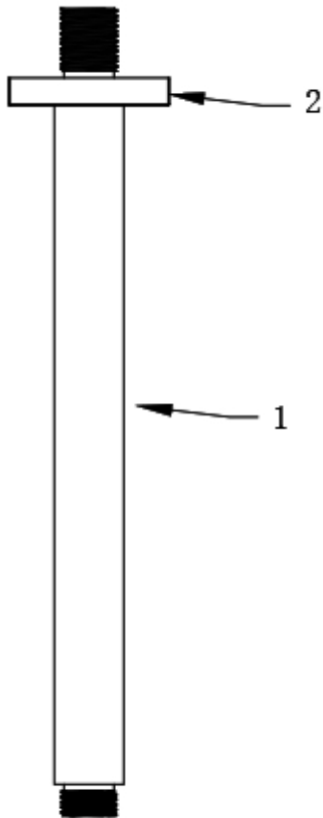

MAIDSTONE

[www.MaidstoneSupply.com](http://www.MaidstoneSupply.com)

Ceiling Shower Arm - Square

Part No: 141-SACSQ-

Part List

Part Name

- 1. Shower arm square tube body 25
- 2. Decorative cover square

Part No.

- SA06-254
- SA06. 2

Contact Maidstone for additional information and specifications. For complete warranty information and a list of dealers visit [www.MaidstoneSupply.com](http://www.MaidstoneSupply.com). All products and specifications are subject to change without notice. Maidstone is not responsible for typographical and/or dimensional errors. Typographical errors are subject to correction.

Note: Rough-in dimensions may vary +/- 1/2" and are subject to change. No responsibility is assumed by Maidstone.