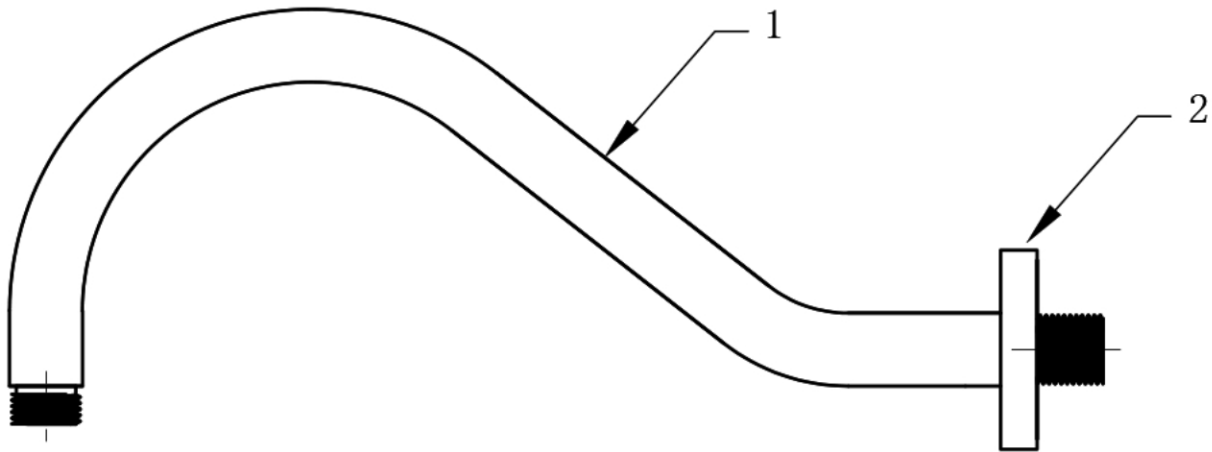

MAIDSTONE

www.MaidstoneSupply.com

Shower Arm - Hook Neck

Part No: 141-SAHN12-

Part List

Part Name

1. Shower arm tube body $\phi 22$

2. Decorative cover

Note: Rough-in dimensions may vary +/- 1/2" and are subject to change. No responsibility is assumed by Maidstone.