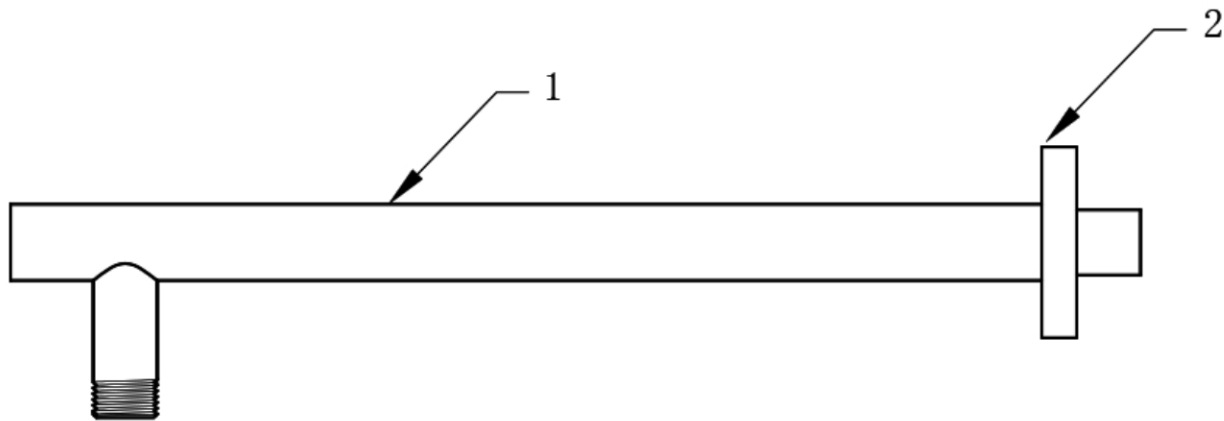

MAIDSTONE

www.MaidstoneSupply.com

Shower Arm - Round

Part No: 141-SAR-

Part List

Part Name	Part No.
1. Shower arm tube body $\phi 22$	SA01-350
2. Decorative cover square	SA01.2

Contact Maidstone for additional information and specifications. For complete warranty information and a list of dealers visit www.MaidstoneSupply.com. All products and specifications are subject to change without notice. Maidstone is not responsible for typographical and/or dimensional errors. Typographical errors are subject to correction.

Note: Rough-in dimensions may vary +/- 1/2" and are subject to change. No responsibility is assumed by Maidstone.