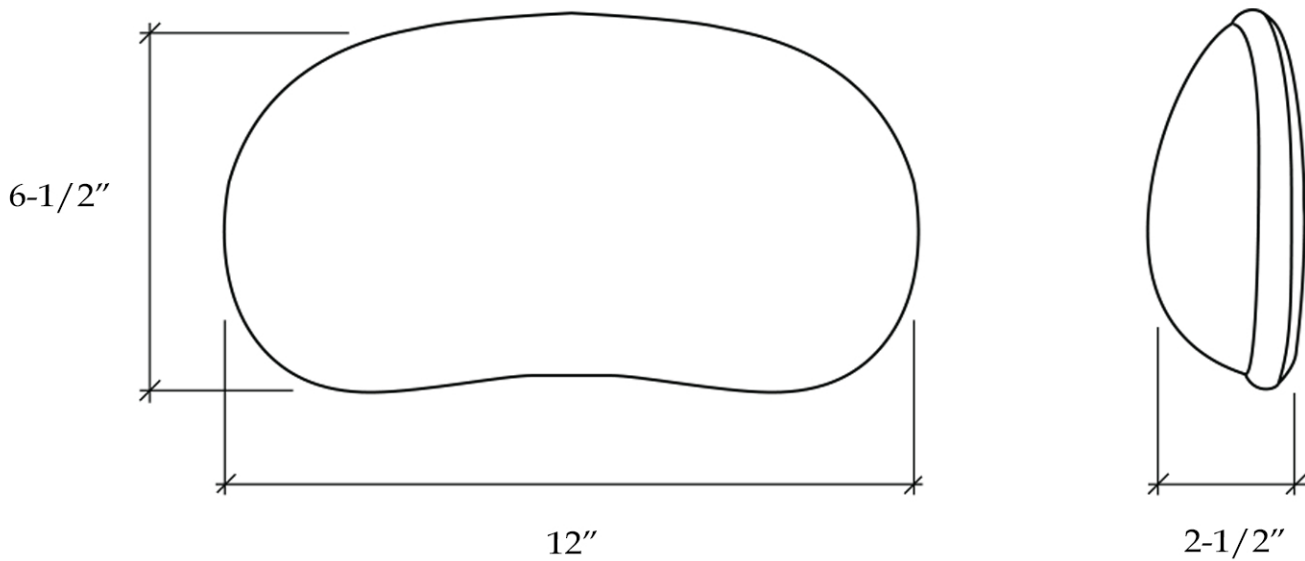

MAIDSTONE

www.MaidstoneSupply.com

SUCTION CUP PILLOW-WHITE B-1-1

Part No: 220-PILLOW-2

Contact Maidstone for additional information and specifications. For complete warranty information and a list of dealers visit www.MaidstoneSupply.com. All products and specifications are subject to change without notice. Maidstone is not responsible for typographical and/or dimensional errors. Typographical errors are subject to correction.

Note: Rough-in dimensions may vary +/- 1/2" and are subject to change. No responsibility is assumed by Maidstone.

12-07-2024