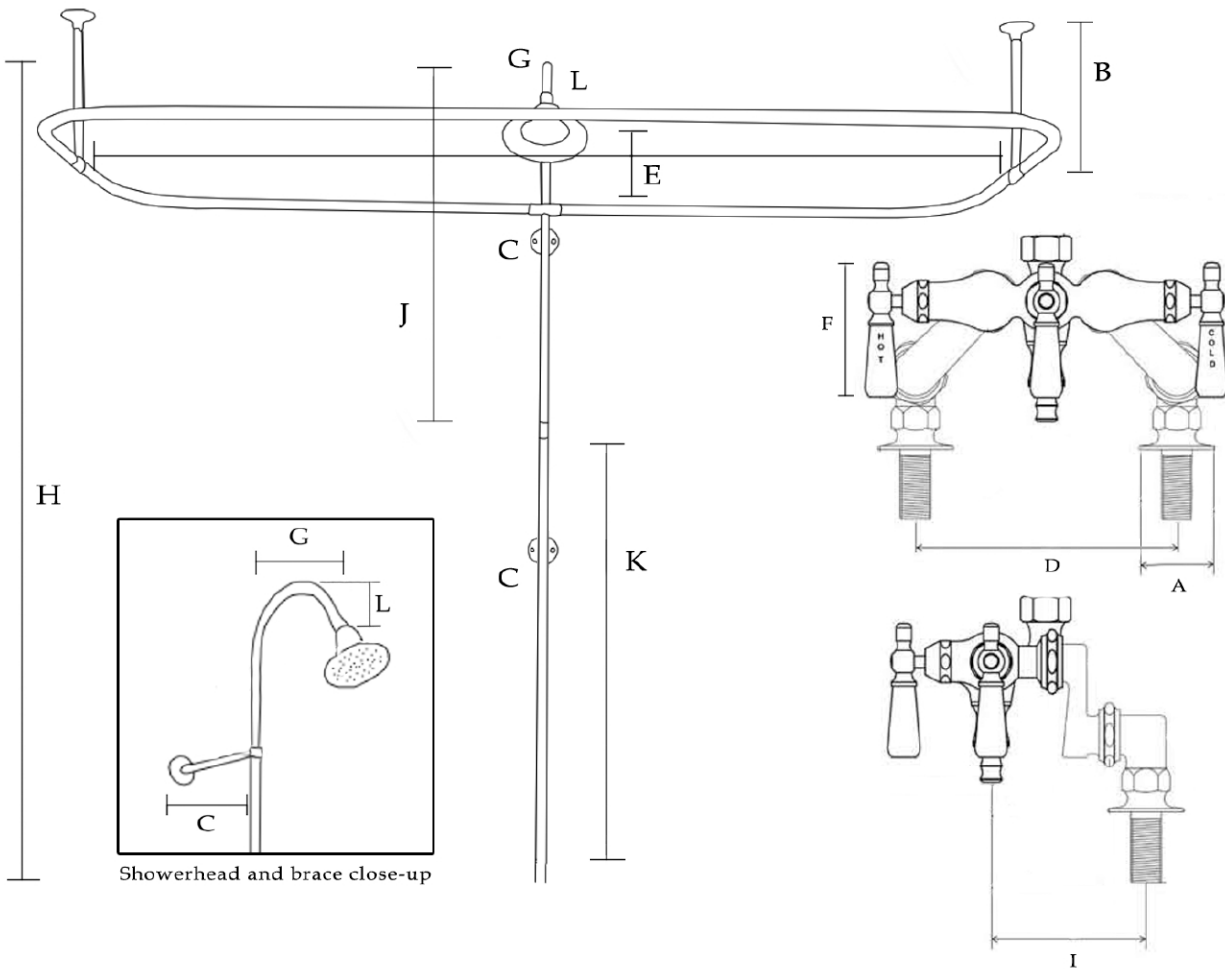

## Shower Enclosure Set

Part No: 125-DSR1-MS4

Showerhead and brace close-up

- |                            |                                   |                             |
|----------------------------|-----------------------------------|-----------------------------|
| (A) Base: 2" OD            | (E) Frame: 28" W x 60" L; 3/4" OD | (I) Spout: 4-1/8" Reach     |
| (B) Brace - Ceiling: 30" L | (F) Handle: 3-9/16" L             | (J) Upper Pipe Riser: 28" L |
| (C) Brace - Wall: 10" L    | (G) Projection: 9" Reach          | (K) Lower Riser Pipe: 48" L |
| (D) Centers: 3" - 8-1/2" W | (H) Riser: 76" H; 5/8" OD         | (L) Riser Curve Drop: 5" L  |

Flow Rate: 7 gal/min

Contact Maidstone for additional information and specifications. For complete warranty information and a list of dealers visit [www.MaidstoneSupply.com](http://www.MaidstoneSupply.com). All products and specifications are subject to change without notice. Maidstone is not responsible for typographical and/or dimensional errors. Typographical errors are subject to correction.

Note: Rough-in dimensions may vary +/- 1/2" and are subject to change. No responsibility is assumed by Maidstone.