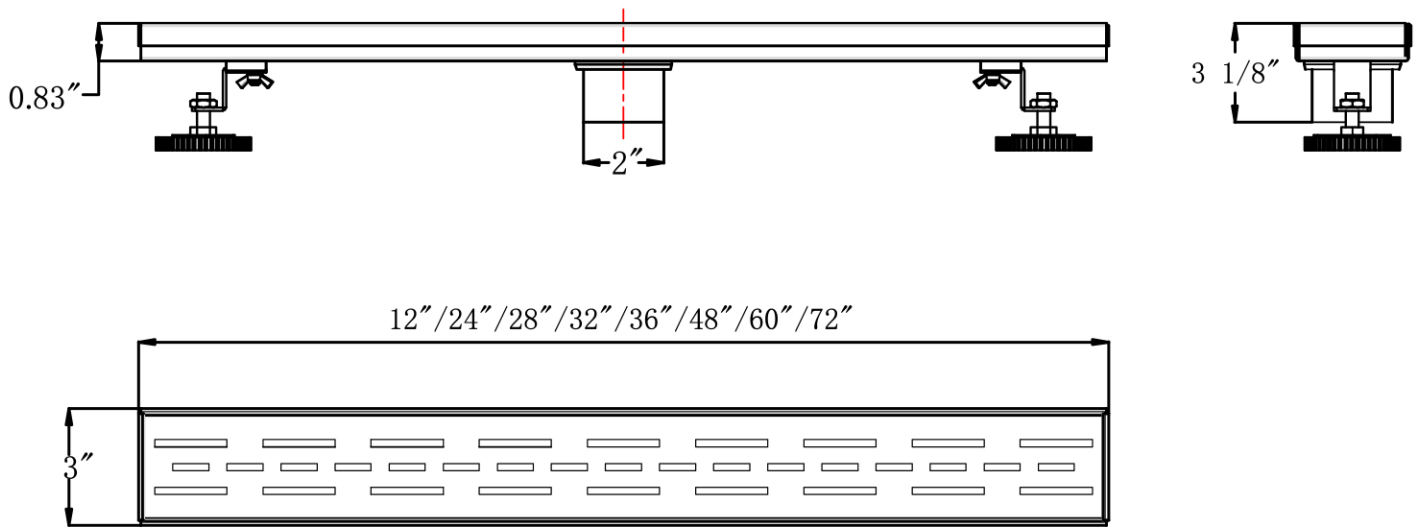

MAIDSTONE

www.MaidstoneSupply.com

Linear Shower Drain

Part No: 122-ELW24

Contact Maidstone for additional information and specifications. For complete warranty information and a list of dealers visit www.MaidstoneSupply.com. All products and specifications are subject to change without notice. Maidstone is not responsible for typographical and/or dimensional errors. Typographical errors are subject to correction.

Note: Rough-in dimensions may vary +/- 1/2" and are subject to change. No responsibility is assumed by Maidstone.