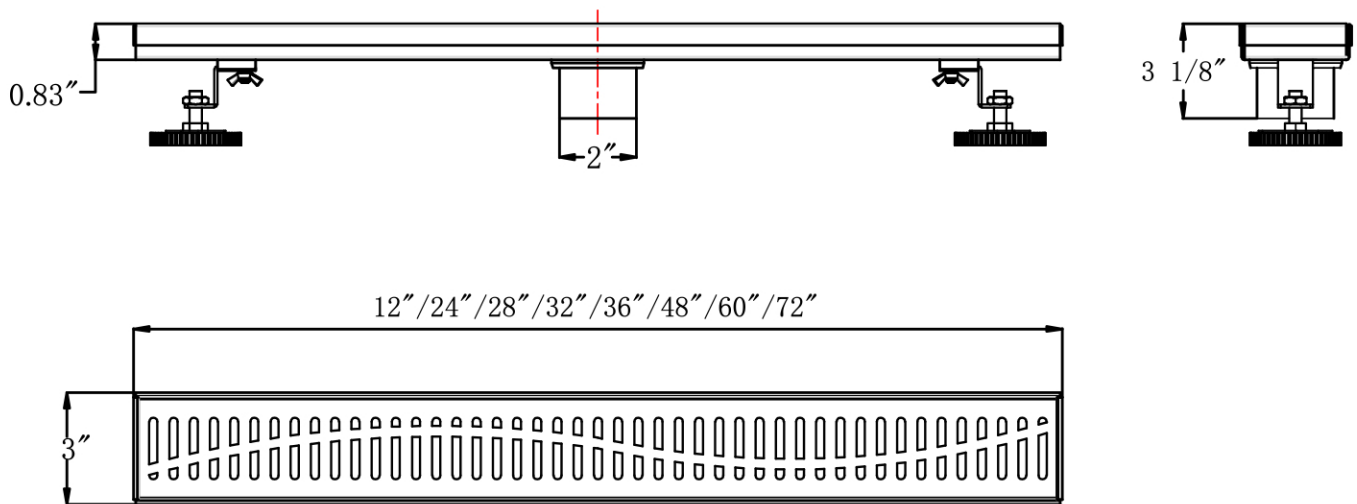

MAIDSTONE

[www.MaidstoneSupply.com](http://www.MaidstoneSupply.com)

Linear Shower Drain

Part No: 122-CLI24

Contact Maidstone for additional information and specifications. For complete warranty information and a list of dealers visit [www.MaidstoneSupply.com](http://www.MaidstoneSupply.com). All products and specifications are subject to change without notice. Maidstone is not responsible for typographical and/or dimensional errors. Typographical errors are subject to correction.

Note: Rough-in dimensions may vary +/- 1/2" and are subject to change. No responsibility is assumed by Maidstone.