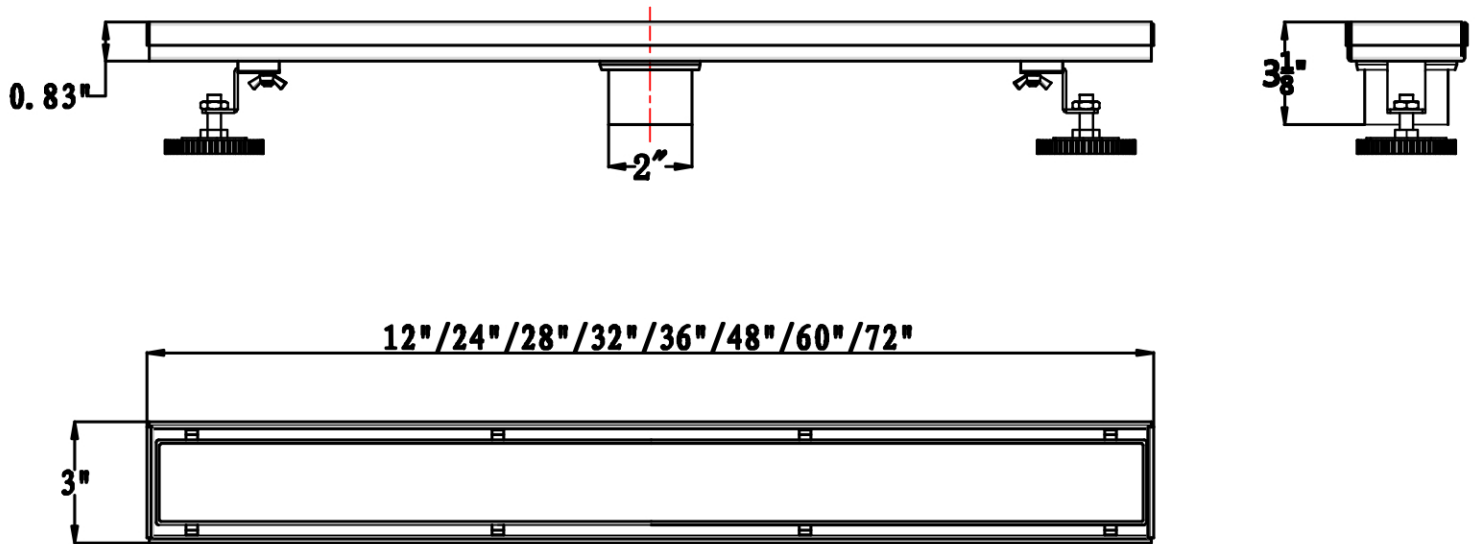

MAIDSTONE

www.MaidstoneSupply.com

Linear Shower Drain

Part No: 122-ML24

Contact Maidstone for additional information and specifications. For complete warranty information and a list of dealers visit www.MaidstoneSupply.com. All products and specifications are subject to change without notice. Maidstone is not responsible for typographical and/or dimensional errors. Typographical errors are subject to correction.

Note: Rough-in dimensions may vary +/- 1/2" and are subject to change. No responsibility is assumed by Maidstone.