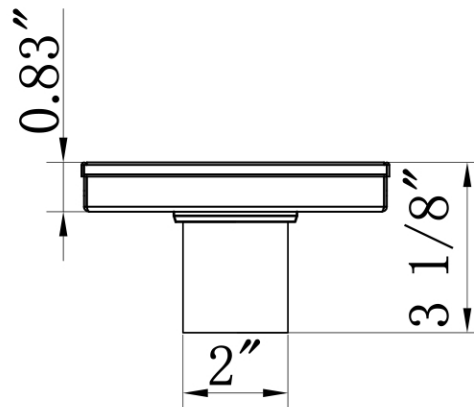

MAIDSTONE

[www.MaidstoneSupply.com](http://www.MaidstoneSupply.com)

Square Shower Drain

Part No: 122-SQG6

Contact Maidstone for additional information and specifications. For complete warranty information and a list of dealers visit [www.MaidstoneSupply.com](http://www.MaidstoneSupply.com). All products and specifications are subject to change without notice. Maidstone is not responsible for typographical and/or dimensional errors. Typographical errors are subject to correction.

Note: Rough-in dimensions may vary +/- 1/2" and are subject to change. No responsibility is assumed by Maidstone.