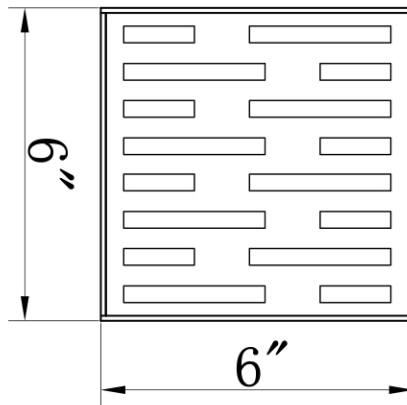

MAIDSTONE

[www.MaidstoneSupply.com](http://www.MaidstoneSupply.com)

Square Shower Drain

Part No: 122-SQG6

Contact Maidstone for additional information and specifications. For complete warranty information and a list of dealers visit [www.MaidstoneSupply.com](http://www.MaidstoneSupply.com). All products and specifications are subject to change without notice. Maidstone is not responsible for typographical and/or dimensional errors. Typographical errors are subject to correction.

Note: Rough-in dimensions may vary +/- 1/2" and are subject to change. No responsibility is assumed by Maidstone.