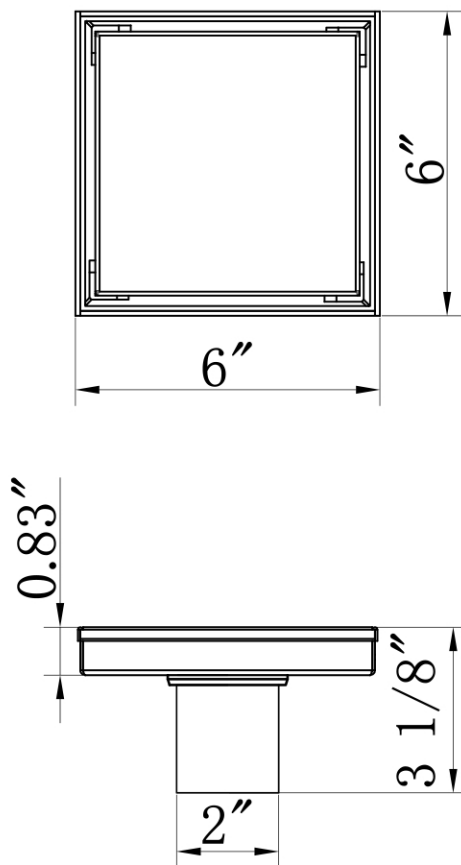

MAIDSTONE

www.MaidstoneSupply.com

Square Shower Drain

Part No: 122-SQL6

Contact Maidstone for additional information and specifications. For complete warranty information and a list of dealers visit www.MaidstoneSupply.com. All products and specifications are subject to change without notice. Maidstone is not responsible for typographical and/or dimensional errors. Typographical errors are subject to correction.

Note: Rough-in dimensions may vary +/- 1/2" and are subject to change. No responsibility is assumed by Maidstone.