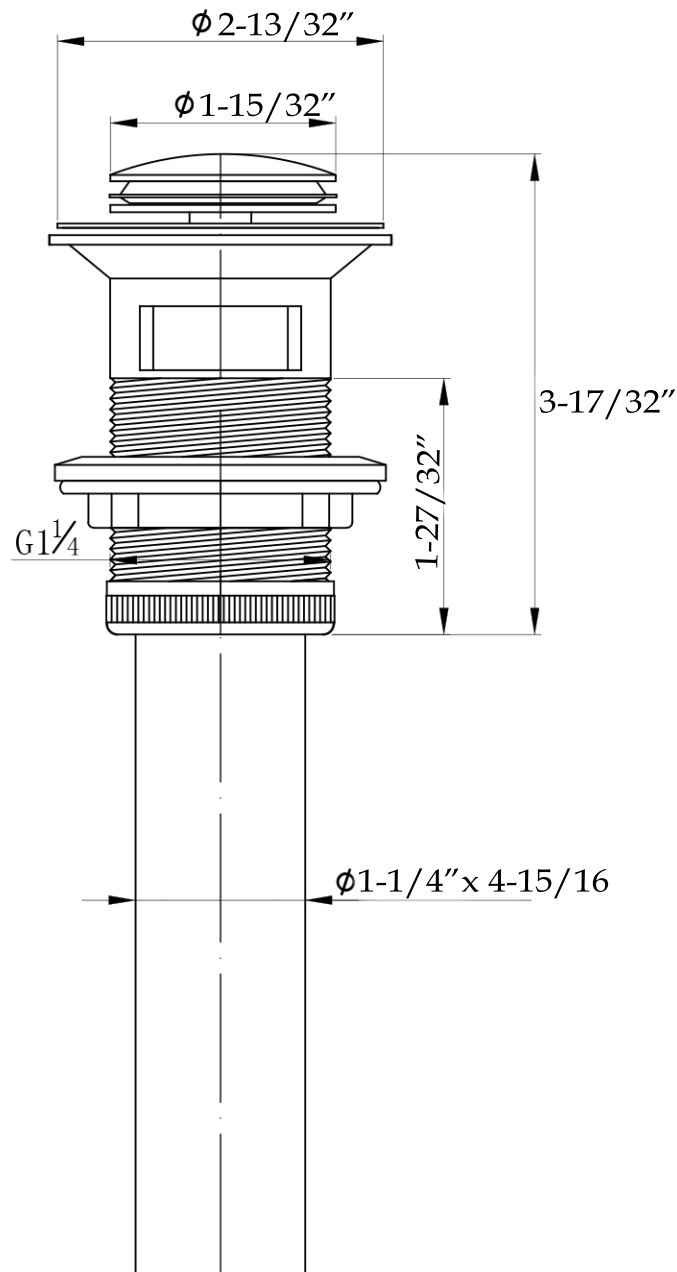

MAIDSTONE

[www.MaidstoneSupply.com](http://www.MaidstoneSupply.com)

Bathroom Sink Pop Up Drain

Part No: 122-VDRAIN-

Contact Maidstone for additional information and specifications. For complete warranty information and a list of dealers visit [www.MaidstoneSupply.com](http://www.MaidstoneSupply.com). All products and specifications are subject to change without notice. Maidstone is not responsible for typographical and/or dimensional errors. Typographical errors are subject to correction.

Note: Rough-in dimensions may vary +/- 1/2" and are subject to change. No responsibility is assumed by Maidstone.