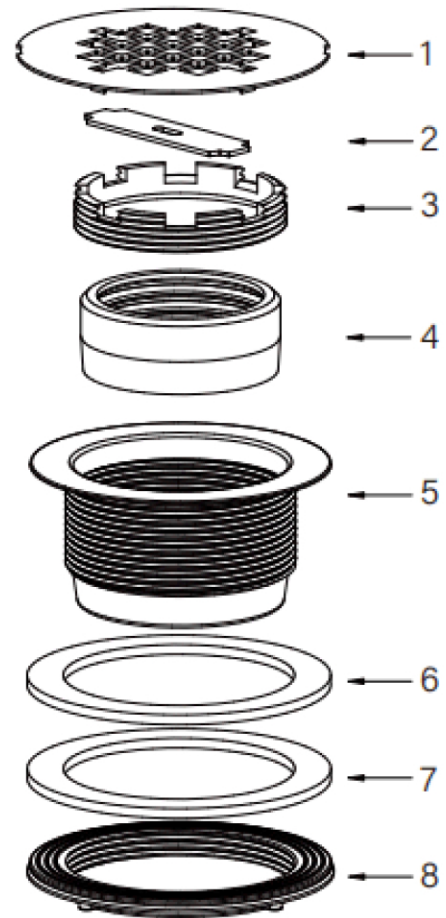

MAIDSTONE

www.MaidstoneSupply.com

Round Shower Drain

Part No: 122-S101

名称/Part Name	数量/Qty	材质/Material
盖子/Cover	1	SUS430
铁钥匙/Key	1	Q235
螺帽/Nut	1	57-3
橡胶垫圈/Gasket	1	丁晴胶/NBR
本体/Body	1	SS 304
纸垫片/Washer	1	纸/Paper
橡胶垫圈/Gasket	1	丁晴胶/NBR
螺帽/Nut	1	57-3

Note: Rough-in dimensions may vary +/- 1/2" and are subject to change. No responsibility is assumed by Maidstone.