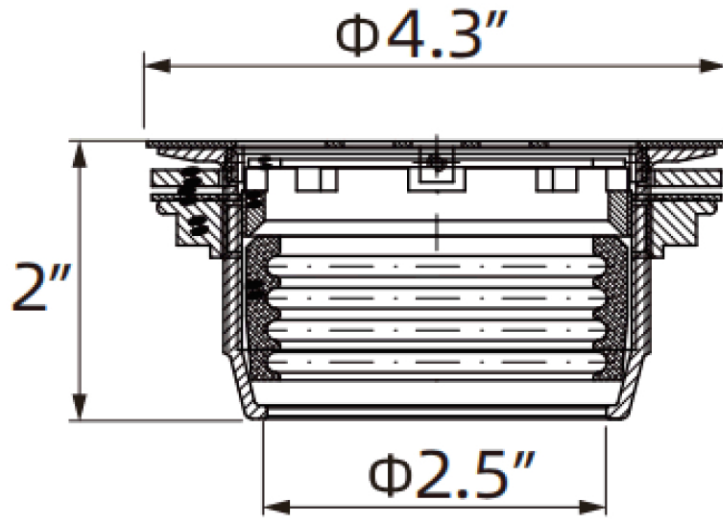

MAIDSTONE

www.MaidstoneSupply.com

Round Shower Drain

Part No: 122-S101

名称/Part Name	数量/Qty	材质/Material
盖子/Cover	1	SUS430
铁钥匙/Key	1	Q235
螺帽/Nut	1	57-3
橡胶垫圈/Gasket	1	丁晴胶/NBR
本体/Body	1	SS 304
纸垫片/Washer	1	纸/Paper
橡胶垫圈/Gasket	1	丁晴胶/NBR
螺帽/Nut	1	57-3

Note: Rough-in dimensions may vary +/- 1/2" and are subject to change. No responsibility is assumed by Maidstone.