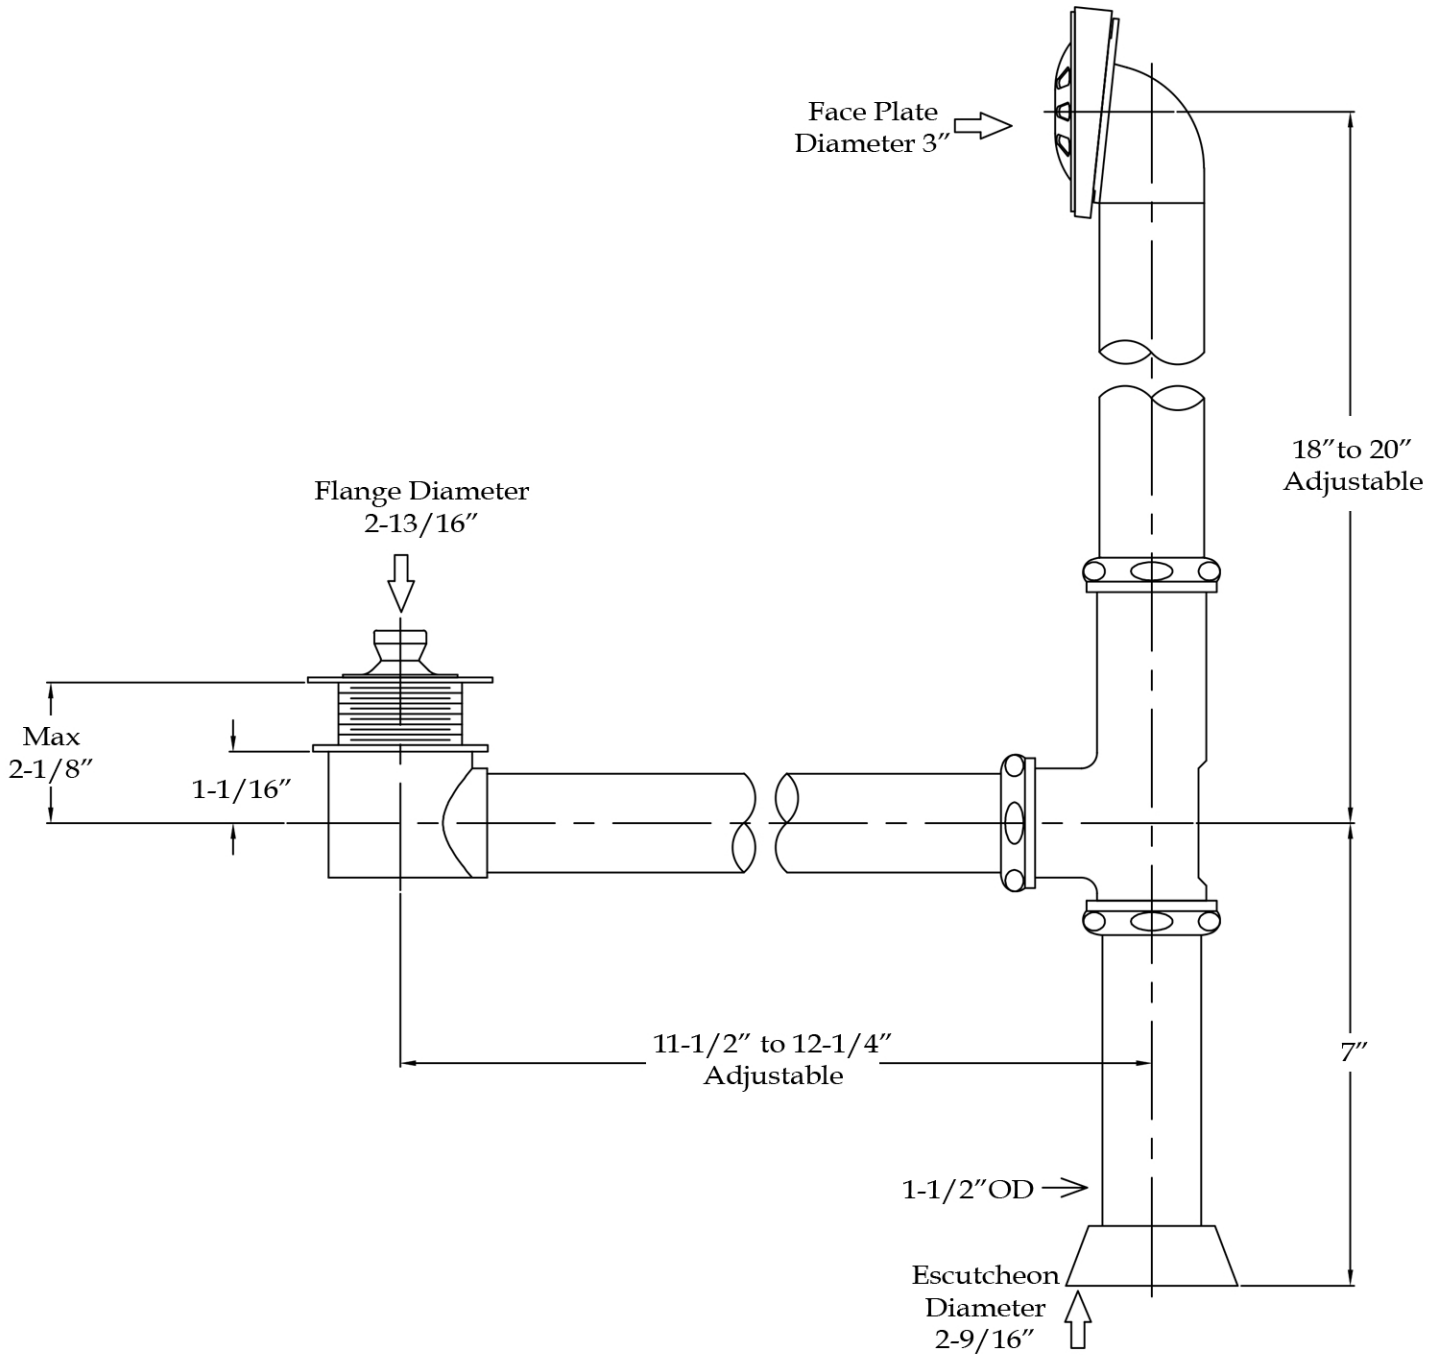

MAIDSTONE

www.MaidstoneSupply.com

Life & Turn Clawfoot Tub Drain

Part No: 122LT2

Contact Maidstone for additional information and specifications. For complete warranty information and a list of dealers visit [www.MaidstoneSupply.com](http://www.MaidstoneSupply.com). All products and specifications are subject to change without notice. Maidstone is not responsible for typographical and/or dimensional errors. Typographical errors are subject to correction.

Note: Rough-in dimensions may vary +/- 1/2" and are subject to change. No responsibility is assumed by Maidstone.