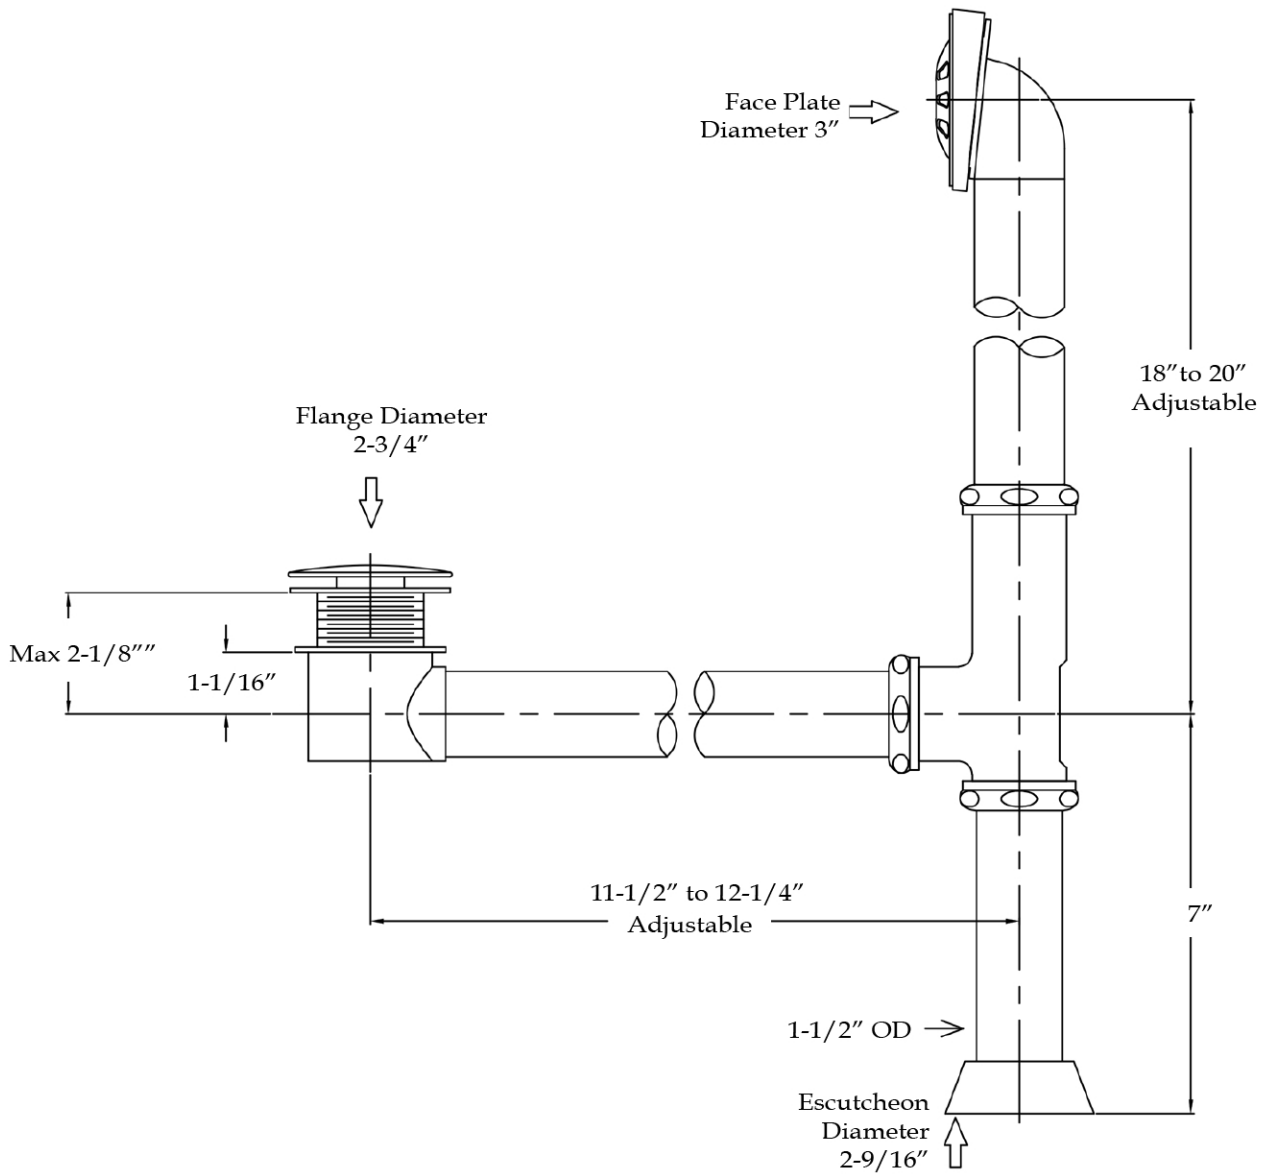

MAIDSTONE

www.MaidstoneSupply.com

Pop Up Clawfoot Tub Drain

Part No: 122POP2-6

Contact Maidstone for additional information and specifications. For complete warranty information and a list of dealers visit [www.MaidstoneSupply.com](http://www.MaidstoneSupply.com). All products and specifications are subject to change without notice. Maidstone is not responsible for typographical and/or dimensional errors. Typographical errors are subject to correction.

Note: Rough-in dimensions may vary +/- 1/2" and are subject to change. No responsibility is assumed by Maidstone.