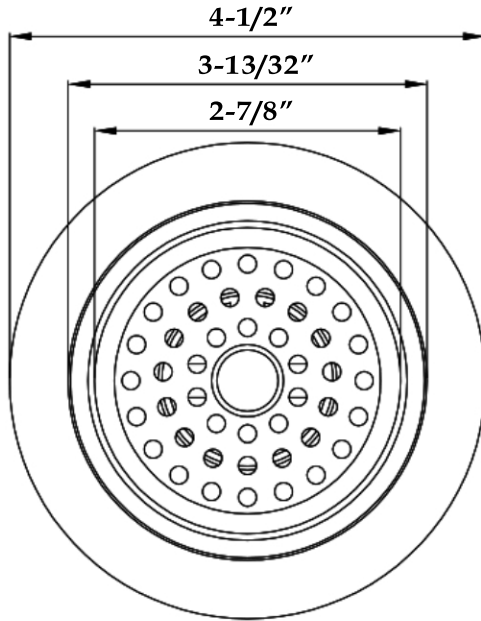

MAIDSTONE

www.MaidstoneSupply.com

3-1/2" Brass Kitchen Strainer

Part No: 249-KS2-

TOP VIEW

SIDE VIEW

Contact Maidstone for additional information and specifications. For complete warranty information and a list of dealers visit www.MaidstoneSupply.com. All products and specifications are subject to change without notice. Maidstone is not responsible for typographical and/or dimensional errors. Typographical errors are subject to correction.

Note: Rough-in dimensions may vary +/- 1/2" and are subject to change. No responsibility is assumed by Maidstone.