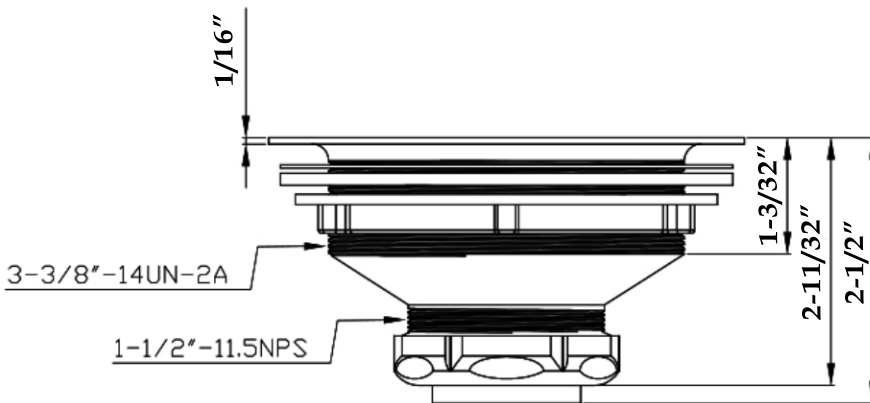

MAIDSTONE

www.MaidstoneSupply.com

3-1/2" Brass Kitchen Strainer

Part No: 249-KS2-

TOP VIEW

SIDE VIEW

Contact Maidstone for additional information and specifications. For complete warranty information and a list of dealers visit www.MaidstoneSupply.com. All products and specifications are subject to change without notice. Maidstone is not responsible for typographical and/or dimensional errors. Typographical errors are subject to correction.

Note: Rough-in dimensions may vary +/- 1/2" and are subject to change. No responsibility is assumed by Maidstone.