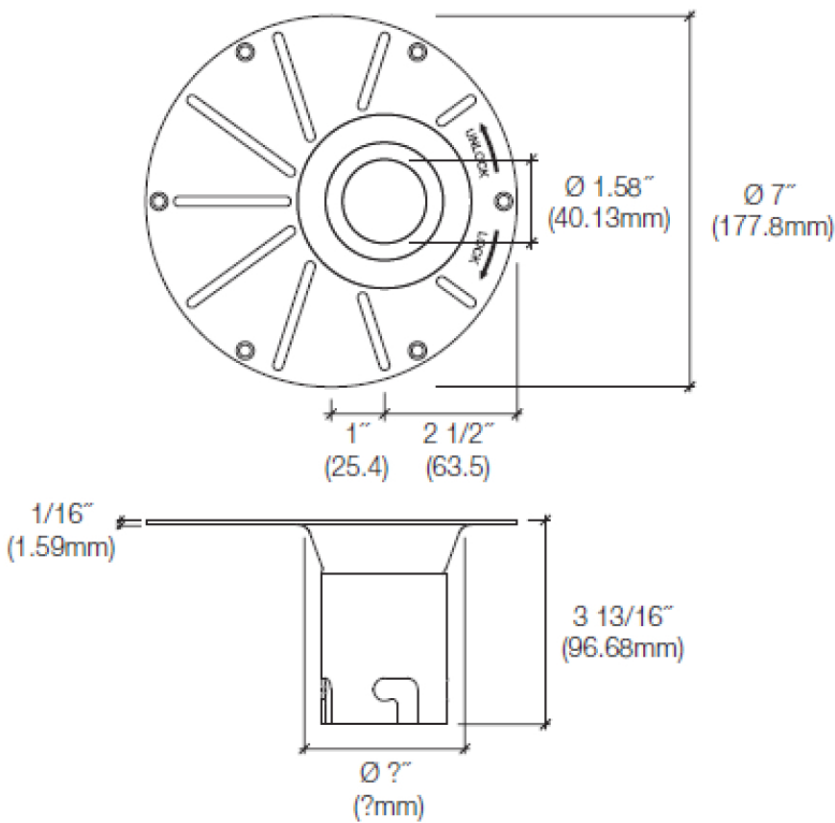

MAIDSTONE

www.MaidstoneSupply.com

Island Tub Drain C-7-3

Part No: 220-DRAIN

HOLE TO DRILL
 $\text{Ø } 4''$ (101.6mm)

Contact Maidstone for additional information and specifications. For complete warranty information and a list of dealers visit www.MaidstoneSupply.com. All products and specifications are subject to change without notice. Maidstone is not responsible for typographical and/or dimensional errors. Typographical errors are subject to correction.

Note: Rough-in dimensions may vary +/- 1/2" and are subject to change. No responsibility is assumed by Maidstone.