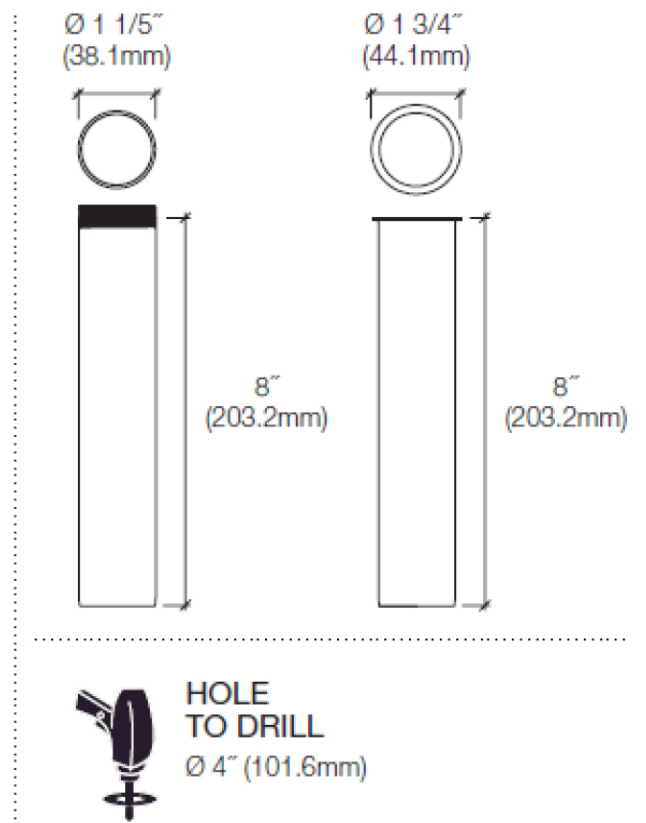

MAIDSTONE

www.MaidstoneSupply.com

Island Tub Drain C-7-3

Part No: 220-DRAIN

HOLE TO DRILL
 $\text{Ø } 4''$ (101.6mm)

Contact Maidstone for additional information and specifications. For complete warranty information and a list of dealers visit www.MaidstoneSupply.com. All products and specifications are subject to change without notice. Maidstone is not responsible for typographical and/or dimensional errors. Typographical errors are subject to correction.

Note: Rough-in dimensions may vary +/- 1/2" and are subject to change. No responsibility is assumed by Maidstone.