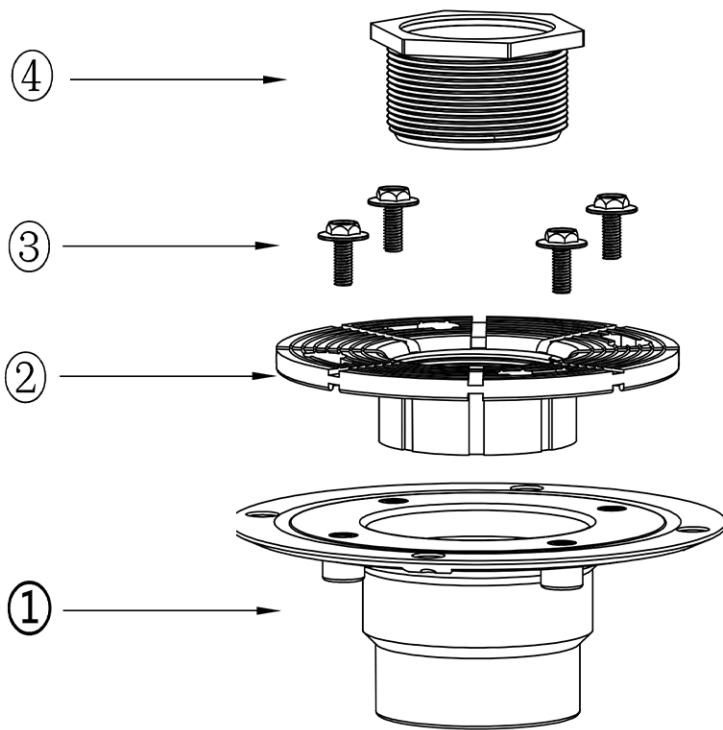

MAIDSTONE

www.MaidstoneSupply.com

Shower Drain Flange

Part No: 122-FLANGE

4	六角转接头 threaded adapter	ABS	1
3	六角法兰螺丝 Screws	SUS304	4
2	法兰盘上 upper part	ABS	1
1	法兰盘下 bottom part	ABS	1
Number	零件描述 parts list	material	QTY

Note: Rough-in dimensions may vary +/- 1/2" and are subject to change. No responsibility is assumed by Maidstone.