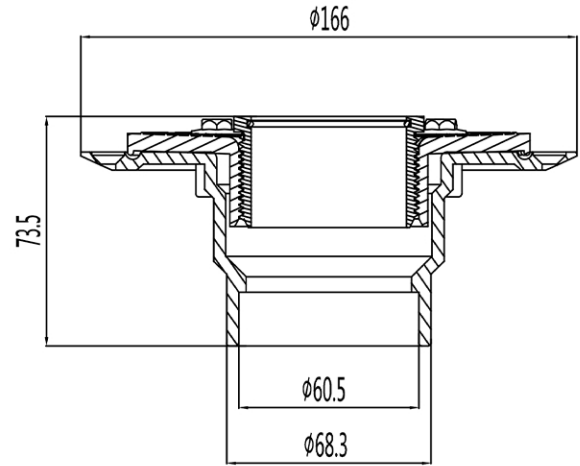

MAIDSTONE

www.MaidstoneSupply.com

Shower Drain Flange

Part No: 122-FLANGE

4	六角转接头 threaded adapter	ABS	1
3	六角法兰螺丝 Screws	SUS304	4
2	法兰盘上 upper part	ABS	1
1	法兰盘下 bottom part	ABS	1
Number	零件描述 parts list	material	QTY

Note: Rough-in dimensions may vary +/- 1/2" and are subject to change. No responsibility is assumed by Maidstone.