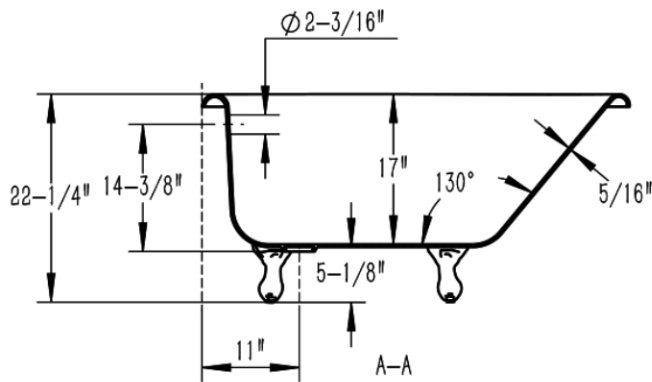

MAIDSTONE

www.MaidstoneSupply.com

Cast Hull Roll Top No Drill

Part No: 1201CL48-0-HULL

Contact Maidstone for additional information and specifications. For complete warranty information and a list of dealers visit www.MaidstoneSupply.com. All products and specifications are subject to change without notice. Maidstone is not responsible for typographical and/or dimensional errors. Typographical errors are subject to correction.

Note: Rough-in dimensions may vary $\pm 1/2''$ and are subject to change. No responsibility is assumed by Maidstone.

25-06-2024