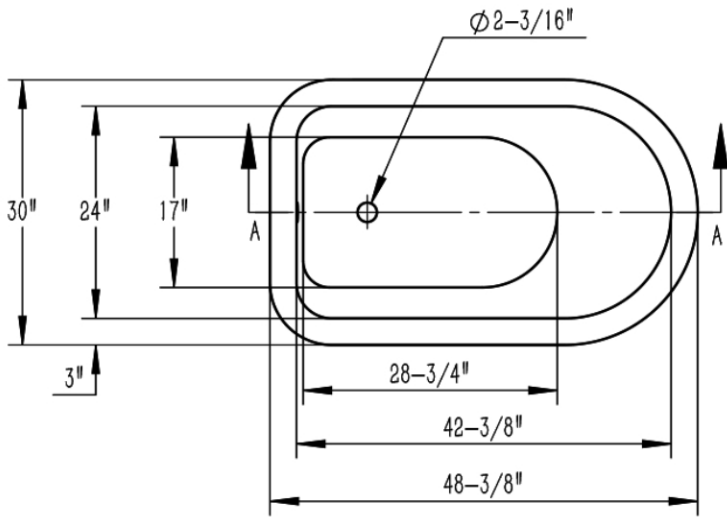

MAIDSTONE

www.MaidstoneSupply.com

Cast Hull Roll Top No Drill

Part No: 1201CL48-0-HULL

Contact Maidstone for additional information and specifications. For complete warranty information and a list of dealers visit www.MaidstoneSupply.com. All products and specifications are subject to change without notice. Maidstone is not responsible for typographical and/or dimensional errors. Typographical errors are subject to correction.

Note: Rough-in dimensions may vary $\pm 1/2''$ and are subject to change. No responsibility is assumed by Maidstone.

25-06-2024