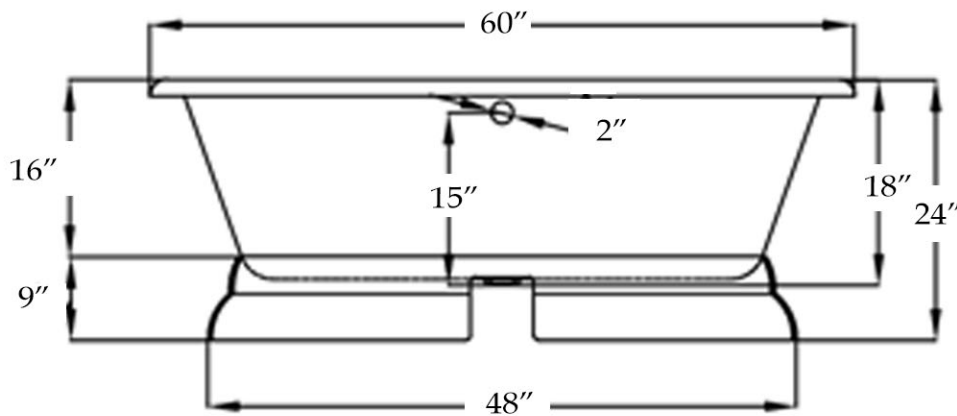

MAIDSTONE

www.MaidstoneSupply.com

Double Ended Pedestal Tub

Part No: 1201DE60-7-10

TOP VIEW

SIDE VIEW

Volume: 50 gal Weight: 397 lbs

Contact Maidstone for additional information and specifications. For complete warranty information and a list of dealers visit www.MaidstoneSupply.com. All products and specifications are subject to change without notice. Maidstone is not responsible for typographical and/or dimensional errors. Typographical errors are subject to correction.

Note: Rough-in dimensions may vary +/- 1/2" and are subject to change. No responsibility is assumed by Maidstone.