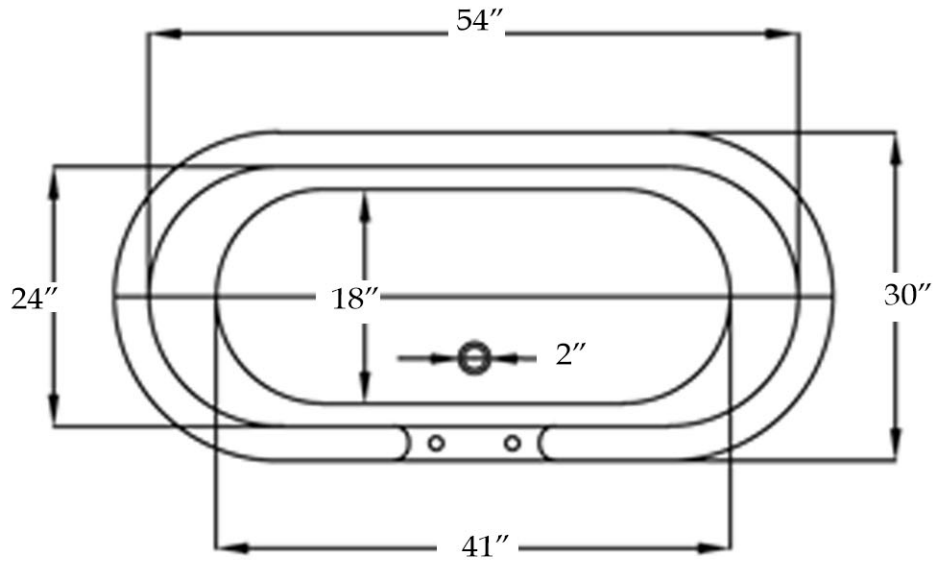

MAIDSTONE

www.MaidstoneSupply.com

Double Ended Pedestal Tub

Part No: 1201DE60-7-10

TOP VIEW

SIDE VIEW

Volume: 50 gal Weight: 397 lbs

Contact Maidstone for additional information and specifications. For complete warranty information and a list of dealers visit www.MaidstoneSupply.com. All products and specifications are subject to change without notice. Maidstone is not responsible for typographical and/or dimensional errors. Typographical errors are subject to correction.

Note: Rough-in dimensions may vary +/- 1/2" and are subject to change. No responsibility is assumed by Maidstone.