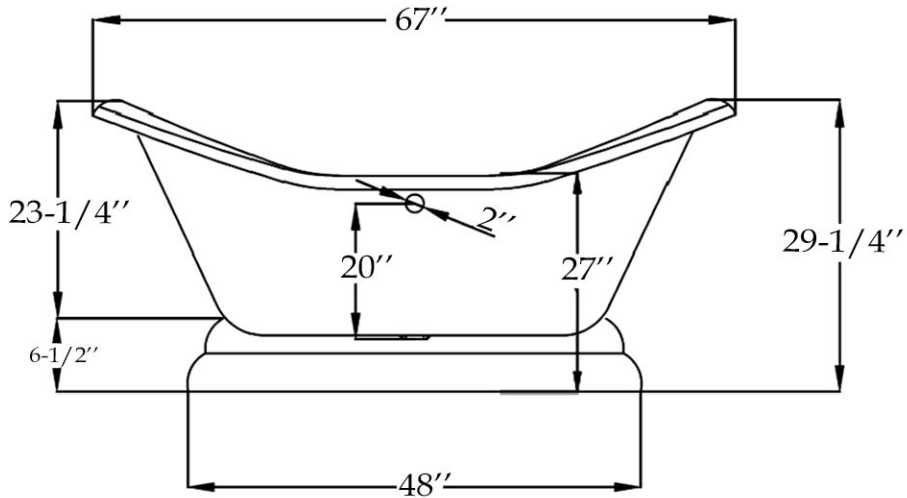

MAIDSTONE

www.MaidstoneSupply.com

Double Slipper Pedestal Tub

Part No:1201DS66-0-10

Volume: 65 gal Weight: 396 lbs Water Depth: 16 "

Contact Maidstone for additional information and specifications. For complete warranty information and a list of dealers visit www.MaidstoneSupply.com. All products and specifications are subject to change without notice. Maidstone is not responsible for typographical and/or dimensional errors. Typographical errors are subject to correction.

Note: Rough-in dimensions may vary +/- 1/2" and are subject to change. No responsibility is assumed by Maidstone.