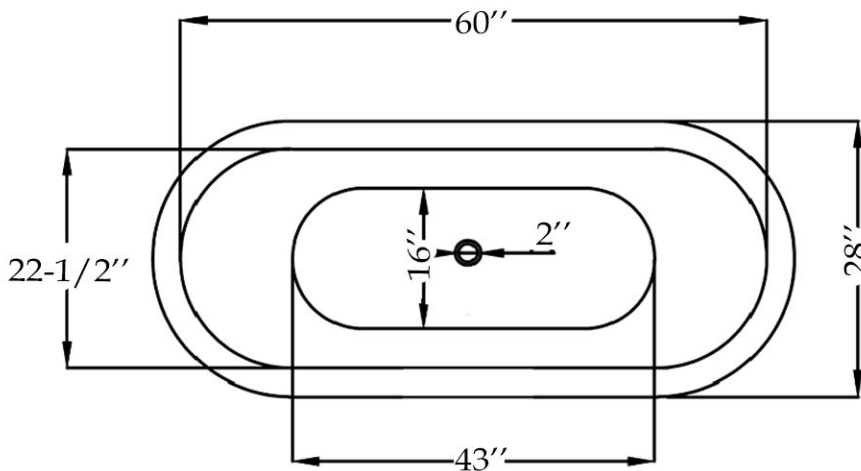

MAIDSTONE

www.MaidstoneSupply.com

Double Slipper Pedestal Tub

Part No:1201DS66-0-10

Volume: 65 gal Weight: 396 lbs Water Depth: 16 "

Contact Maidstone for additional information and specifications. For complete warranty information and a list of dealers visit www.MaidstoneSupply.com. All products and specifications are subject to change without notice. Maidstone is not responsible for typographical and/or dimensional errors. Typographical errors are subject to correction.

Note: Rough-in dimensions may vary +/- 1/2" and are subject to change. No responsibility is assumed by Maidstone.