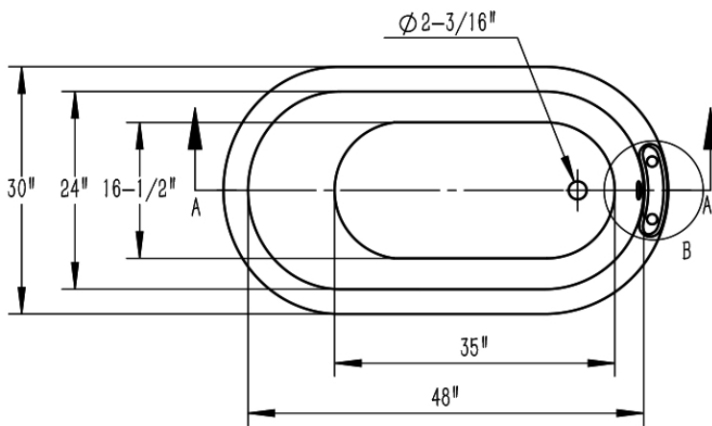

MAIDSTONE

www.MaidstoneSupply.com

Cast Hull Slipper 7 Rim Dr

Part No: 1201SL54-7-HULL

Contact Maidstone for additional information and specifications. For complete warranty information and a list of dealers visit www.MaidstoneSupply.com. All products and specifications are subject to change without notice. Maidstone is not responsible for typographical and/or dimensional errors. Typographical errors are subject to correction.

Note: Rough-in dimensions may vary +/- 1/2" and are subject to change. No responsibility is assumed by Maidstone.