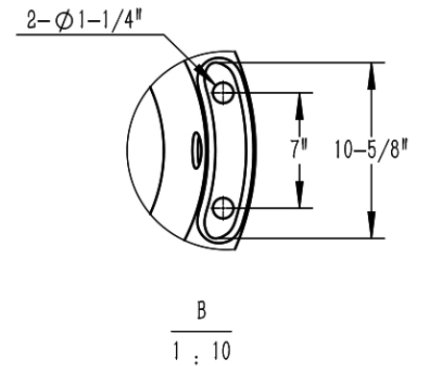

MAIDSTONE

www.MaidstoneSupply.com

Cast Hull Slipper 7 Rim Dr

Part No: 1201SL54-7-HULL

Contact Maidstone for additional information and specifications. For complete warranty information and a list of dealers visit www.MaidstoneSupply.com. All products and specifications are subject to change without notice. Maidstone is not responsible for typographical and/or dimensional errors. Typographical errors are subject to correction.

Note: Rough-in dimensions may vary +/- 1/2" and are subject to change. No responsibility is assumed by Maidstone.