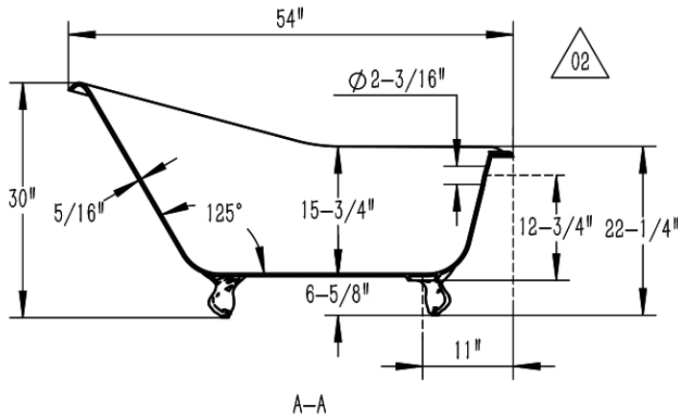

MAIDSTONE

www.MaidstoneSupply.com

Cast Hull Slipper 7 Rim Dr

Part No: 1201SL54-7-HULL

Contact Maidstone for additional information and specifications. For complete warranty information and a list of dealers visit www.MaidstoneSupply.com. All products and specifications are subject to change without notice. Maidstone is not responsible for typographical and/or dimensional errors. Typographical errors are subject to correction.

Note: Rough-in dimensions may vary +/- 1/2" and are subject to change. No responsibility is assumed by Maidstone.