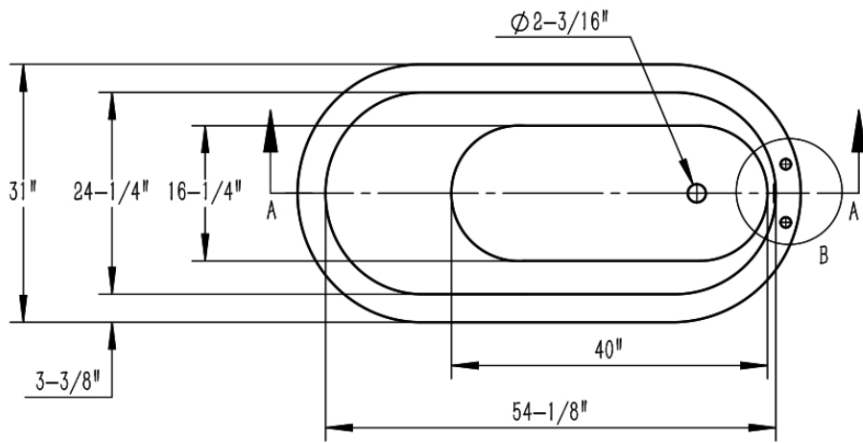

MAIDSTONE

www.MaidstoneSupply.com

Cast Iron Slipper with Flat Rim

Part No: 1201SL60-7F-HULL

Contact Maidstone for additional information and specifications. For complete warranty information and a list of dealers visit [www.MaidstoneSupply.com](http://www.MaidstoneSupply.com). All products and specifications are subject to change without notice. Maidstone is not responsible for typographical and/or dimensional errors. Typographical errors are subject to correction.

Note: Rough-in dimensions may vary +/- 1/2" and are subject to change. No responsibility is assumed by Maidstone.