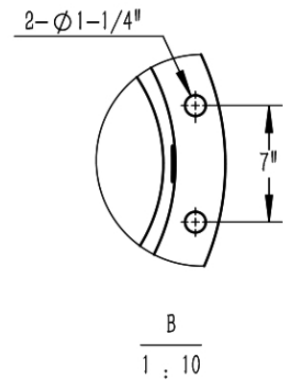

MAIDSTONE

www.MaidstoneSupply.com

Cast Iron Slipper with Flat Rim

Part No: 1201SL60-7F-HULL

Contact Maidstone for additional information and specifications. For complete warranty information and a list of dealers visit [www.MaidstoneSupply.com](http://www.MaidstoneSupply.com). All products and specifications are subject to change without notice. Maidstone is not responsible for typographical and/or dimensional errors. Typographical errors are subject to correction.

Note: Rough-in dimensions may vary +/- 1/2" and are subject to change. No responsibility is assumed by Maidstone.