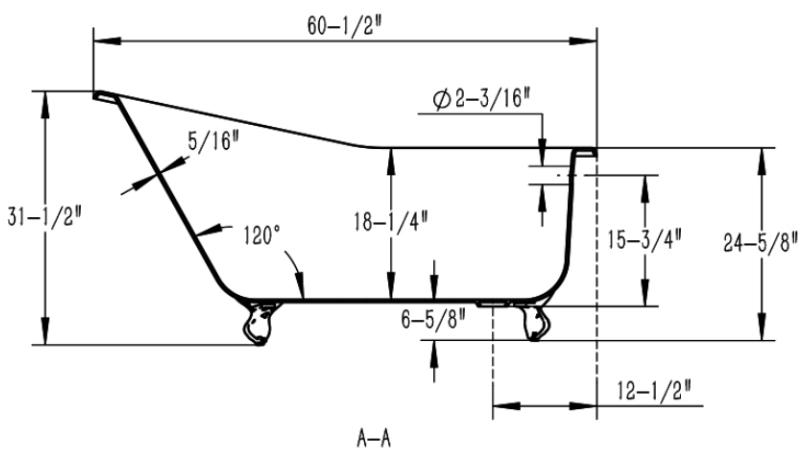

MAIDSTONE

www.MaidstoneSupply.com

Cast Iron Slipper with Flat Rim

Part No: 1201SL60-7F-HULL

Contact Maidstone for additional information and specifications. For complete warranty information and a list of dealers visit [www.MaidstoneSupply.com](http://www.MaidstoneSupply.com). All products and specifications are subject to change without notice. Maidstone is not responsible for typographical and/or dimensional errors. Typographical errors are subject to correction.

Note: Rough-in dimensions may vary +/- 1/2" and are subject to change. No responsibility is assumed by Maidstone.