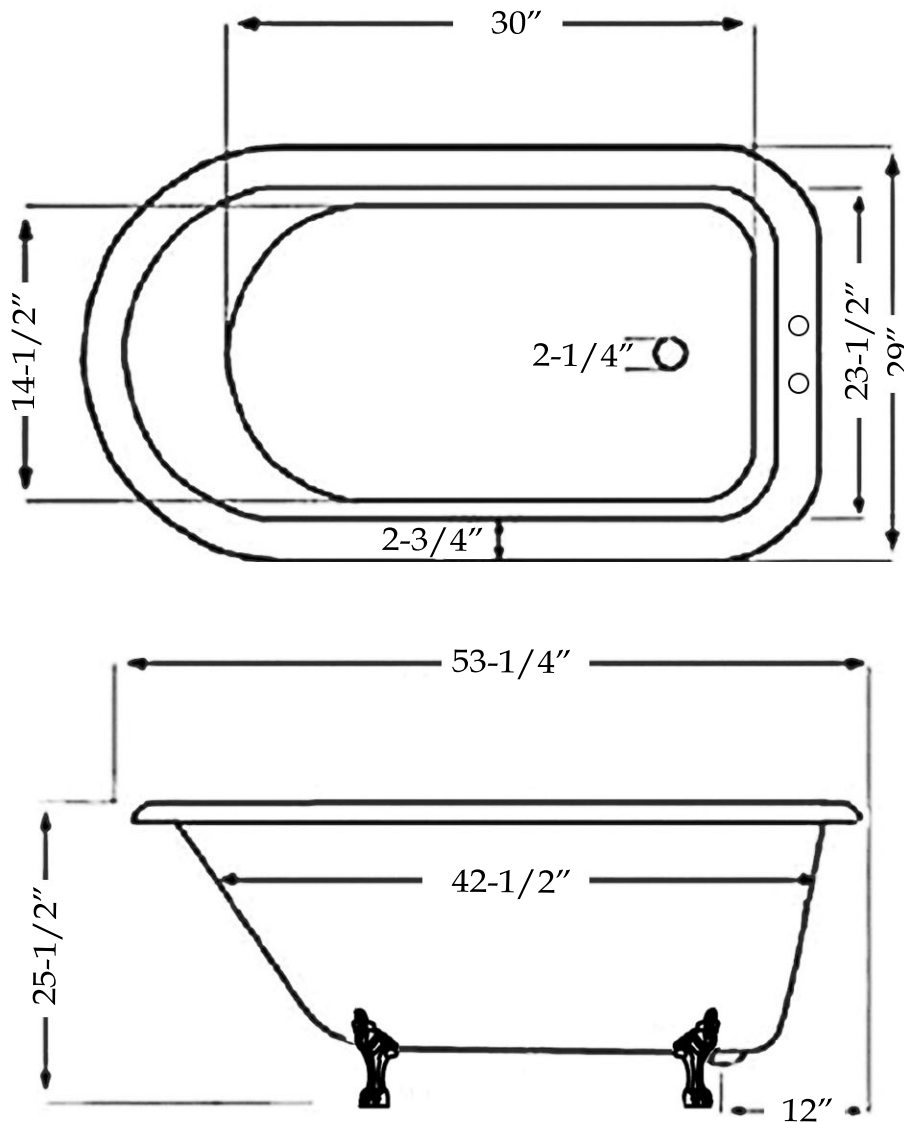

MAIDSTONE

www.MaidstoneSupply.com

Roll Top Clawfoot Tub

Part No: 1202CL54-7-LP

Volume: 42 gal Weight: 71 lbs Water Depth: 13"

Contact Maidstone for additional information and specifications. For complete warranty information and a list of dealers visit www.MaidstoneSupply.com. All products and specifications are subject to change without notice. Maidstone is not responsible for typographical and/or dimensional errors. Typographical errors are subject to correction.

Note: Rough-in dimensions may vary +/- 1/2" and are subject to change. No responsibility is assumed by Maidstone.