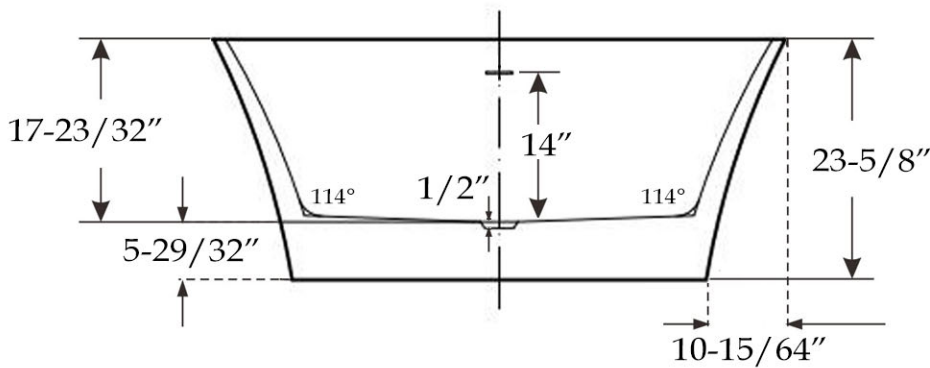

MAIDSTONE

www.MaidstoneSupply.com

Acrylic Contemporary Tub

Part No: 22014

Volume: 58 gal Weight: 90 lbs

Contact Maidstone for additional information and specifications. For complete warranty information and a list of dealers visit www.MaidstoneSupply.com. All products and specifications are subject to change without notice. Maidstone is not responsible for typographical and/or dimensional errors. Typographical errors are subject to correction.

Note: Rough-in dimensions may vary $\pm 1/2$ " and are subject to change. No responsibility is assumed by Maidstone.