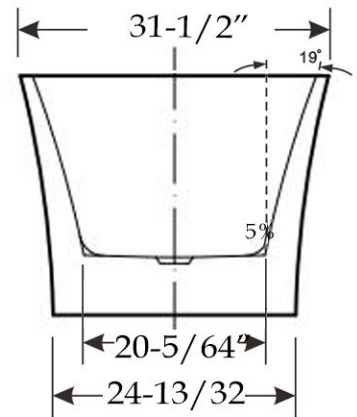

MAIDSTONE

www.MaidstoneSupply.com

Acrylic Contemporary Tub

Part No: 22014

Volume: 58 gal Weight: 90 lbs

Contact Maidstone for additional information and specifications. For complete warranty information and a list of dealers visit www.MaidstoneSupply.com. All products and specifications are subject to change without notice. Maidstone is not responsible for typographical and/or dimensional errors. Typographical errors are subject to correction.

Note: Rough-in dimensions may vary $\pm 1/2$ " and are subject to change. No responsibility is assumed by Maidstone.