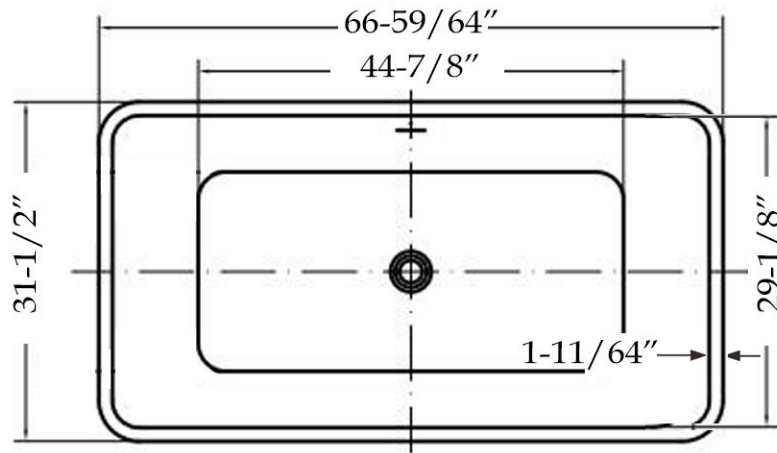

MAIDSTONE

www.MaidstoneSupply.com

Acrylic Contemporary Tub

Part No: 22014

Volume: 58 gal Weight: 90 lbs

Contact Maidstone for additional information and specifications. For complete warranty information and a list of dealers visit www.MaidstoneSupply.com. All products and specifications are subject to change without notice. Maidstone is not responsible for typographical and/or dimensional errors. Typographical errors are subject to correction.

Note: Rough-in dimensions may vary $\pm 1/2$ " and are subject to change. No responsibility is assumed by Maidstone.