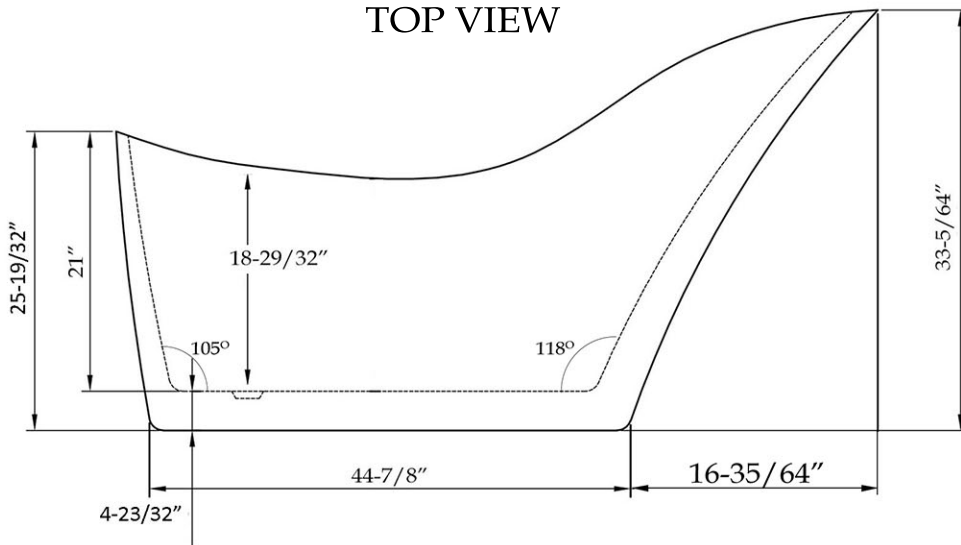

MAIDSTONE

www.MaidstoneSupply.com

Acrylic Contemporary Tub

Part No: 22042

TOP VIEW

FRONT VIEW

SIDE VIEW

Volume: 49 gal Weight: 87 lbs

Note: Rough-in dimensions may vary +/- 1/2" and are subject to change. No responsibility is assumed by Maidstone.