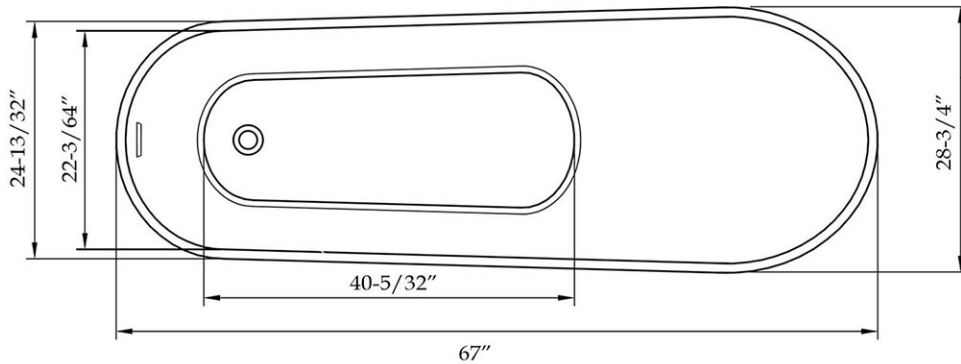

MAIDSTONE

www.MaidstoneSupply.com

Acrylic Contemporary Tub

Part No: 22042

TOP VIEW

FRONT VIEW

SIDE VIEW

Volume: 49 gal Weight: 87 lbs

Note: Rough-in dimensions may vary +/- 1/2" and are subject to change. No responsibility is assumed by Maidstone.