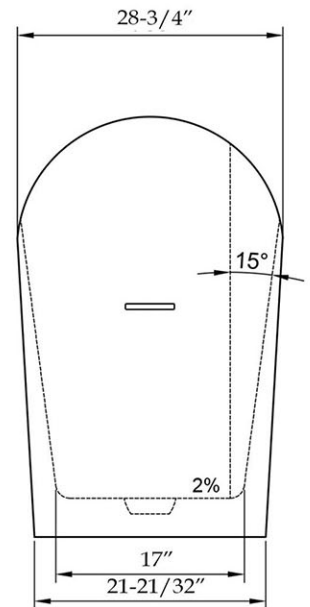

MAIDSTONE

www.MaidstoneSupply.com

Acrylic Contemporary Tub

Part No: 22042

TOP VIEW

FRONT VIEW

SIDE VIEW

Volume: 49 gal Weight: 87 lbs

Note: Rough-in dimensions may vary +/- 1/2" and are subject to change. No responsibility is assumed by Maidstone.