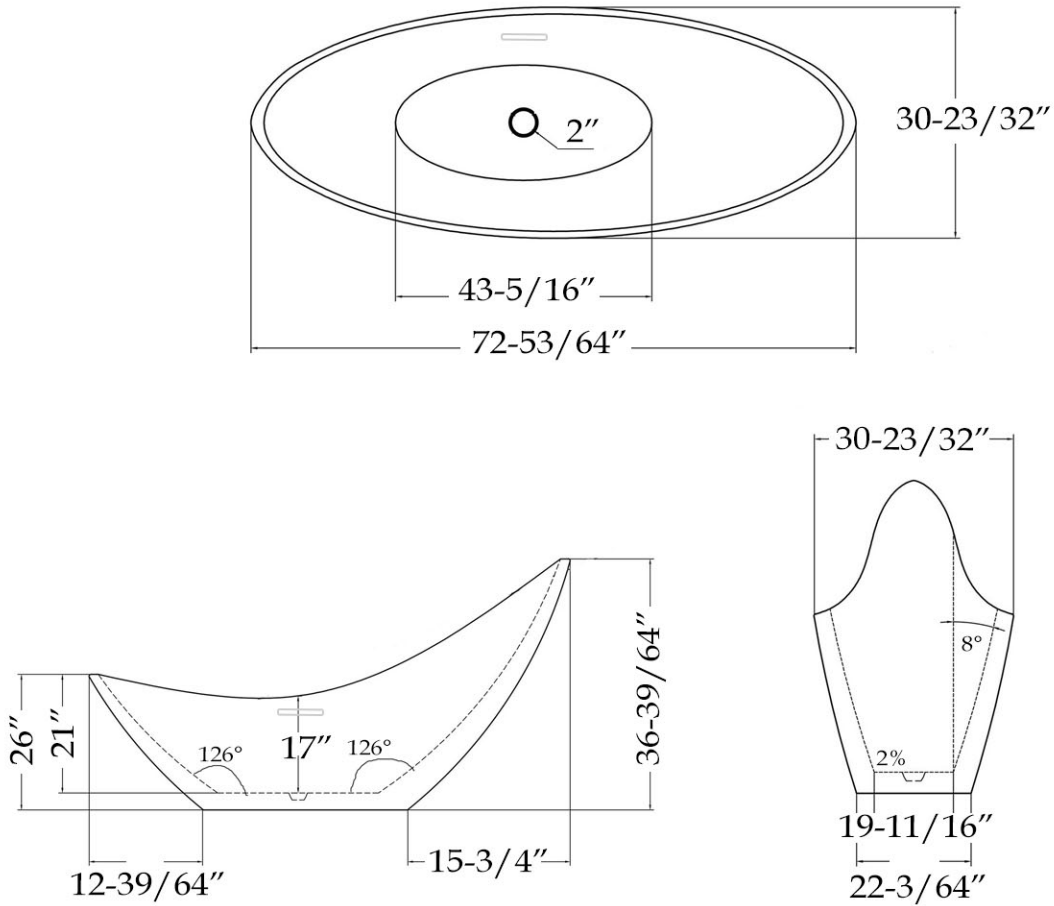

MAIDSTONE

www.MaidstoneSupply.com

Acrylic Contemporary Tub

Part No: 22043

Volume: 59 gal Weight: 87 lbs

Contact Maidstone for additional information and specifications. For complete warranty information and a list of dealers visit www.MaidstoneSupply.com. All products and specifications are subject to change without notice. Maidstone is not responsible for typographical and/or dimensional errors. Typographical errors are subject to correction.

Note: Rough-in dimensions may vary +/- 1/2" and are subject to change. No responsibility is assumed by Maidstone.