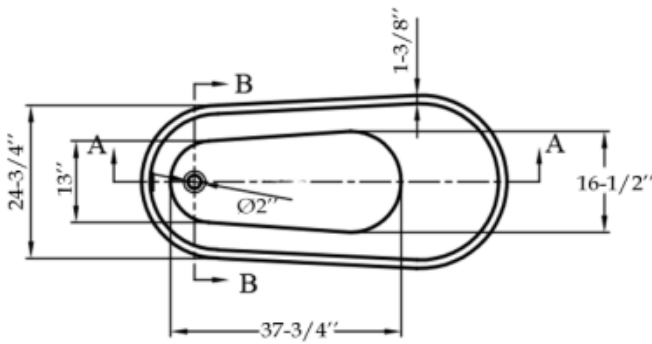

MAIDSTONE

www.MaidstoneSupply.com

Freestanding Tub

Part No: 220A10

SECTION A-A

SECTION B-B

Contact Maidstone for additional information and specifications. For complete warranty information and a list of dealers visit www.MaidstoneSupply.com. All products and specifications are subject to change without notice. Maidstone is not responsible for typographical and/or dimensional errors. Typographical errors are subject to correction.

Note: Rough-in dimensions may vary +/- 1/2" and are subject to change. No responsibility is assumed by Maidstone.