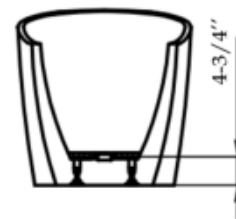

MAIDSTONE

www.MaidstoneSupply.com

Freestanding Tub

Part No: 220A10

SECTION A-A

SECTION B-B

Contact Maidstone for additional information and specifications. For complete warranty information and a list of dealers visit www.MaidstoneSupply.com. All products and specifications are subject to change without notice. Maidstone is not responsible for typographical and/or dimensional errors. Typographical errors are subject to correction.

Note: Rough-in dimensions may vary +/- 1/2" and are subject to change. No responsibility is assumed by Maidstone.