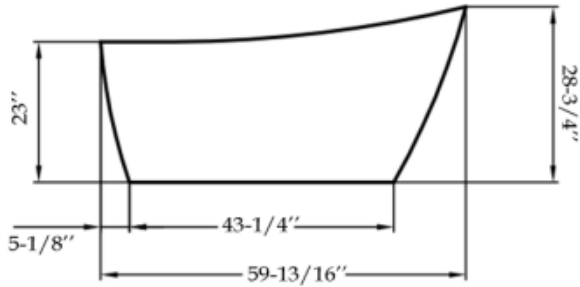

MAIDSTONE

www.MaidstoneSupply.com

Freestanding Tub

Part No: 220A10

SECTION A-A

SECTION B-B

Contact Maidstone for additional information and specifications. For complete warranty information and a list of dealers visit www.MaidstoneSupply.com. All products and specifications are subject to change without notice. Maidstone is not responsible for typographical and/or dimensional errors. Typographical errors are subject to correction.

Note: Rough-in dimensions may vary +/- 1/2" and are subject to change. No responsibility is assumed by Maidstone.