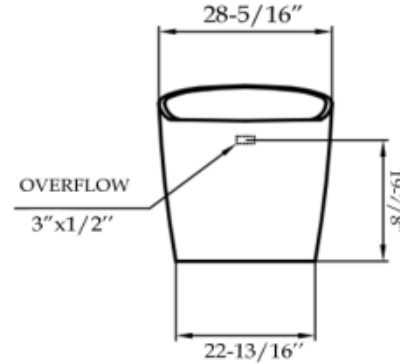

MAIDSTONE

www.MaidstoneSupply.com

Freestanding Tub

Part No: 220A10

SECTION A-A

SECTION B-B

Contact Maidstone for additional information and specifications. For complete warranty information and a list of dealers visit www.MaidstoneSupply.com. All products and specifications are subject to change without notice. Maidstone is not responsible for typographical and/or dimensional errors. Typographical errors are subject to correction.

Note: Rough-in dimensions may vary +/- 1/2" and are subject to change. No responsibility is assumed by Maidstone.