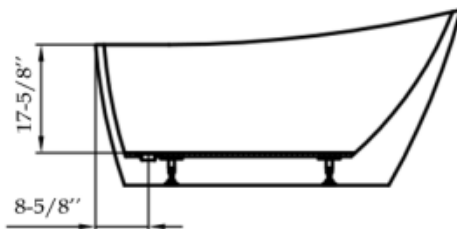

MAIDSTONE

www.MaidstoneSupply.com

Freestanding Tub

Part No: 220A10

SECTION A-A

SECTION B-B

Contact Maidstone for additional information and specifications. For complete warranty information and a list of dealers visit www.MaidstoneSupply.com. All products and specifications are subject to change without notice. Maidstone is not responsible for typographical and/or dimensional errors. Typographical errors are subject to correction.

Note: Rough-in dimensions may vary +/- 1/2" and are subject to change. No responsibility is assumed by Maidstone.