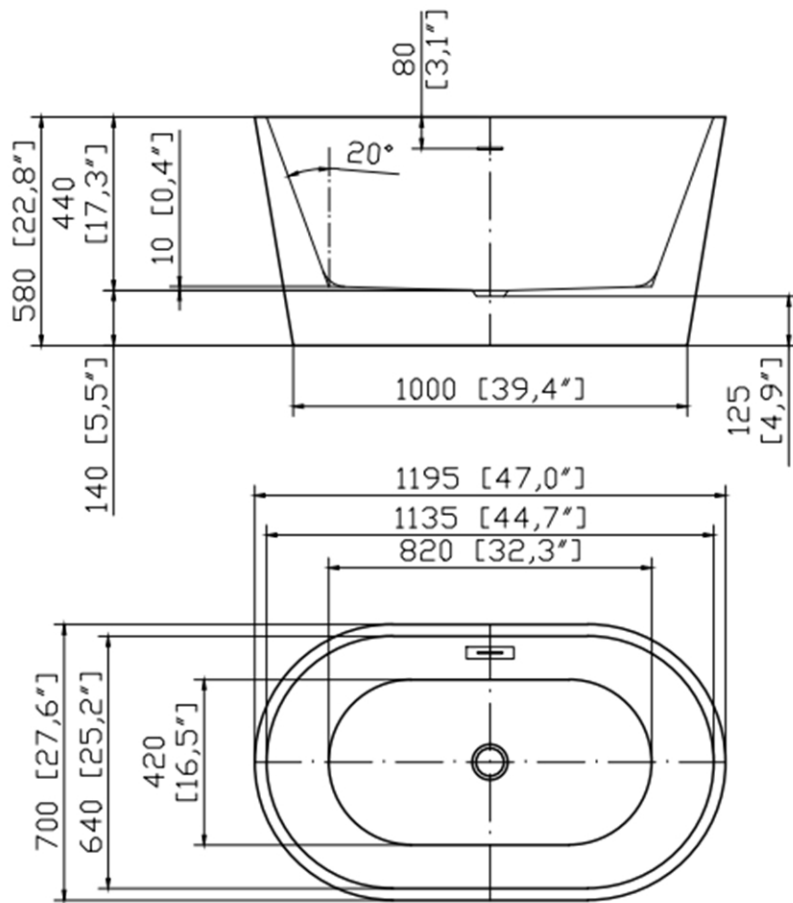

# MAIDSTONE

[www.MaidstoneSupply.com](http://www.MaidstoneSupply.com)

47 Inch Acrylic Double Ended Tub

Part No: 220AM47

FRONT VIEW

TOP VIEW

SIDE VIEW

Contact Maidstone for additional information and specifications. For complete warranty information and a list of dealers visit [www.MaidstoneSupply.com](http://www.MaidstoneSupply.com). All products and specifications are subject to change without notice. Maidstone is not responsible for typographical and/or dimensional errors. Typographical errors are subject to correction.

Note: Rough-in dimensions may vary +/- 1/2" and are subject to change. No responsibility is assumed by Maidstone.