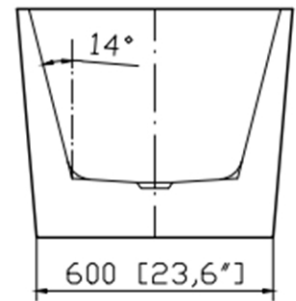

# MAIDSTONE

[www.MaidstoneSupply.com](http://www.MaidstoneSupply.com)

47 Inch Acrylic Double Ended Tub

Part No: 220AM47

FRONT VIEW

TOP VIEW

SIDE VIEW

Contact Maidstone for additional information and specifications. For complete warranty information and a list of dealers visit [www.MaidstoneSupply.com](http://www.MaidstoneSupply.com). All products and specifications are subject to change without notice. Maidstone is not responsible for typographical and/or dimensional errors. Typographical errors are subject to correction.

Note: Rough-in dimensions may vary +/- 1/2" and are subject to change. No responsibility is assumed by Maidstone.