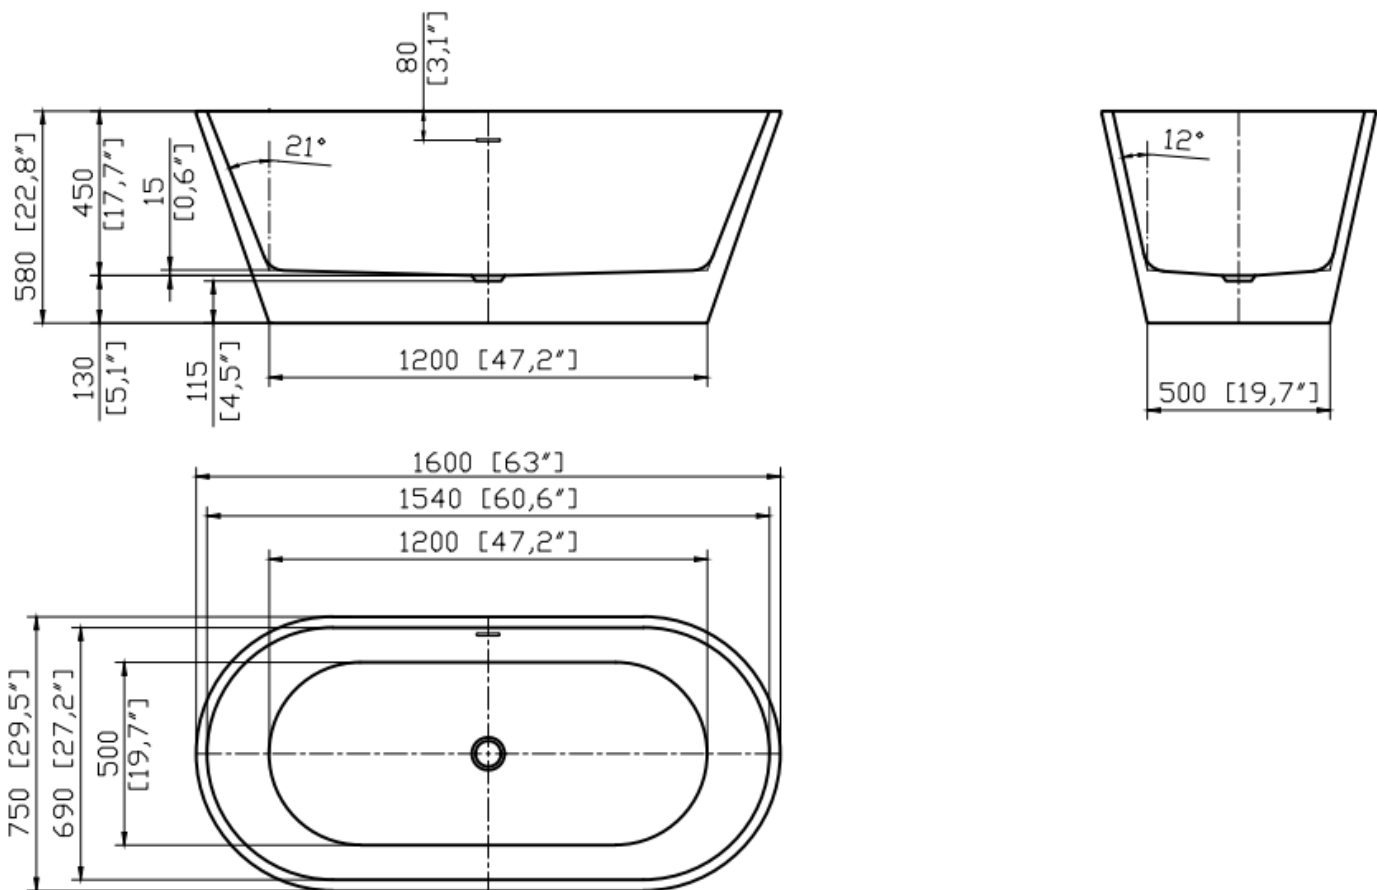

MAIDSTONE

www.MaidstoneSupply.com

Double End Freestanding Tub

Part No: 220AM63

Volume: 58 gal Weight: 88 lbs

Contact Maidstone for additional information and specifications. For complete warranty information and a list of dealers visit www.MaidstoneSupply.com. All products and specifications are subject to change without notice. Maidstone is not responsible for typographical and/or dimensional errors. Typographical errors are subject to correction.

Note: Rough-in dimensions may vary +/- 1/2" and are subject to change. No responsibility is assumed by Maidstone.