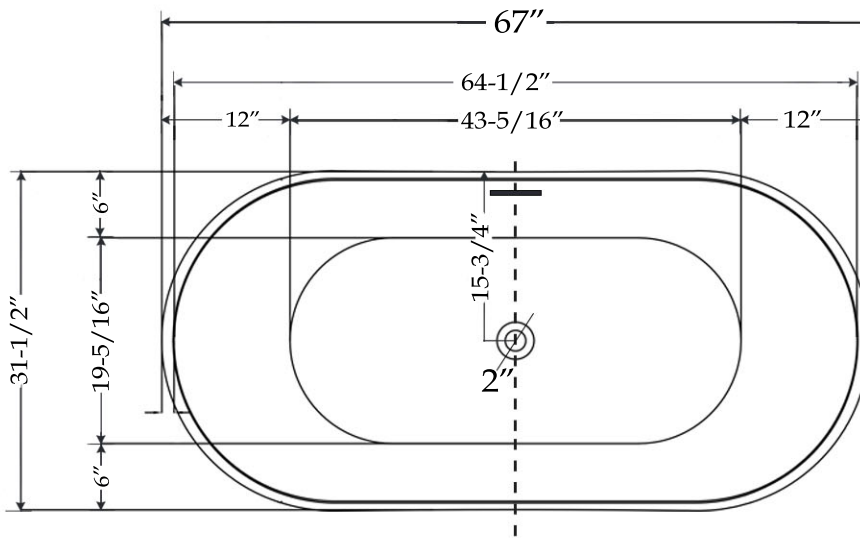

# MAIDSTONE

www.MaidstoneSupply.com

Double Ended Freestanding Tub

Part No: 220D52

TOP VIEW

FRONT VIEW

SIDE VIEW

Volume: 53 gal

Note: Rough-in dimensions may vary +/- 1/2" and are subject to change. No responsibility is assumed by Maidstone.