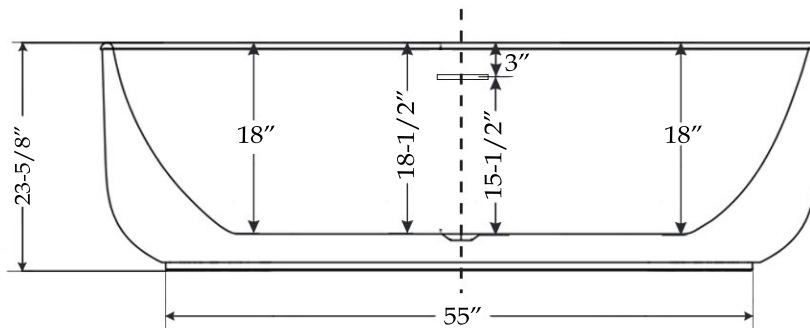

# MAIDSTONE

www.MaidstoneSupply.com

Double Ended Freestanding Tub

Part No: 220D52

TOP VIEW

FRONT VIEW

SIDE VIEW

Volume: 53 gal

Note: Rough-in dimensions may vary +/- 1/2" and are subject to change. No responsibility is assumed by Maidstone.