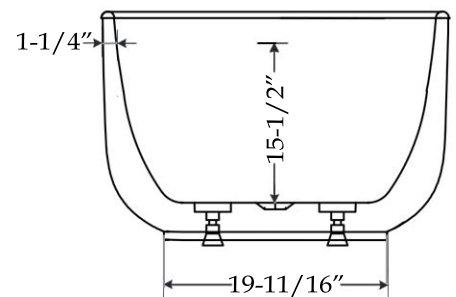

# MAIDSTONE

www.MaidstoneSupply.com

Double Ended Freestanding Tub

Part No: 220D52

TOP VIEW

FRONT VIEW

SIDE VIEW

Volume: 53 gal

Note: Rough-in dimensions may vary +/- 1/2" and are subject to change. No responsibility is assumed by Maidstone.