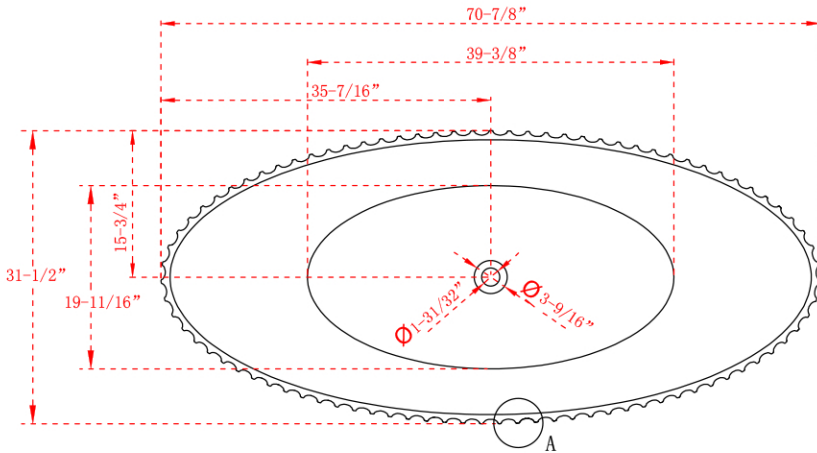

MAIDSTONE

www.MaidstoneSupply.com

Acrylic Vertical Fluted Tub

Part No: 220T-6618-71-2

A

Contact Maidstone for additional information and specifications. For complete warranty information and a list of dealers visit www.MaidstoneSupply.com. All products and specifications are subject to change without notice. Maidstone is not responsible for typographical and/or dimensional errors. Typographical errors are subject to correction.

Note: Rough-in dimensions may vary $\pm 1/2"$ and are subject to change. No responsibility is assumed by Maidstone.