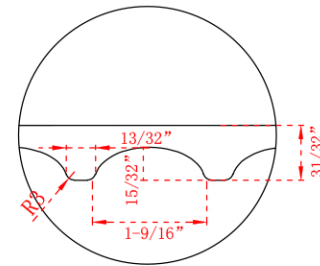

MAIDSTONE

www.MaidstoneSupply.com

Acrylic Vertical Fluted Tub

Part No: 220T-6618-71-2

A

Contact Maidstone for additional information and specifications. For complete warranty information and a list of dealers visit www.MaidstoneSupply.com. All products and specifications are subject to change without notice. Maidstone is not responsible for typographical and/or dimensional errors. Typographical errors are subject to correction.

Note: Rough-in dimensions may vary $\pm 1/2"$ and are subject to change. No responsibility is assumed by Maidstone.