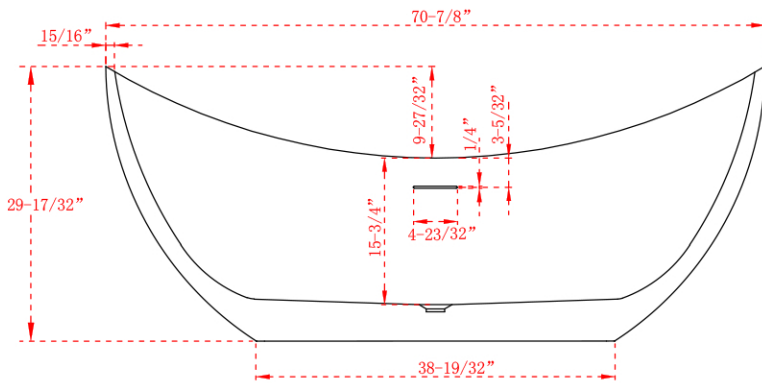

MAIDSTONE

www.MaidstoneSupply.com

Acrylic Vertical Fluted Tub

Part No: 220T-6618-71-2

A

Contact Maidstone for additional information and specifications. For complete warranty information and a list of dealers visit www.MaidstoneSupply.com. All products and specifications are subject to change without notice. Maidstone is not responsible for typographical and/or dimensional errors. Typographical errors are subject to correction.

Note: Rough-in dimensions may vary $\pm 1/2"$ and are subject to change. No responsibility is assumed by Maidstone.