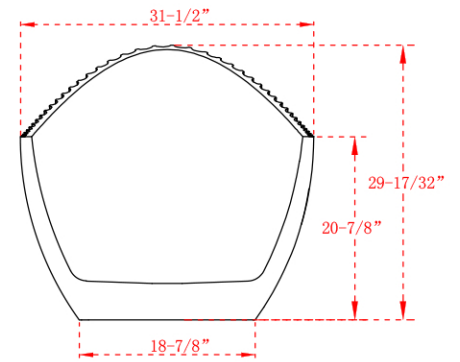

MAIDSTONE

www.MaidstoneSupply.com

Acrylic Vertical Fluted Tub

Part No: 220T-6618-71-2

A

Contact Maidstone for additional information and specifications. For complete warranty information and a list of dealers visit www.MaidstoneSupply.com. All products and specifications are subject to change without notice. Maidstone is not responsible for typographical and/or dimensional errors. Typographical errors are subject to correction.

Note: Rough-in dimensions may vary $\pm 1/2"$ and are subject to change. No responsibility is assumed by Maidstone.